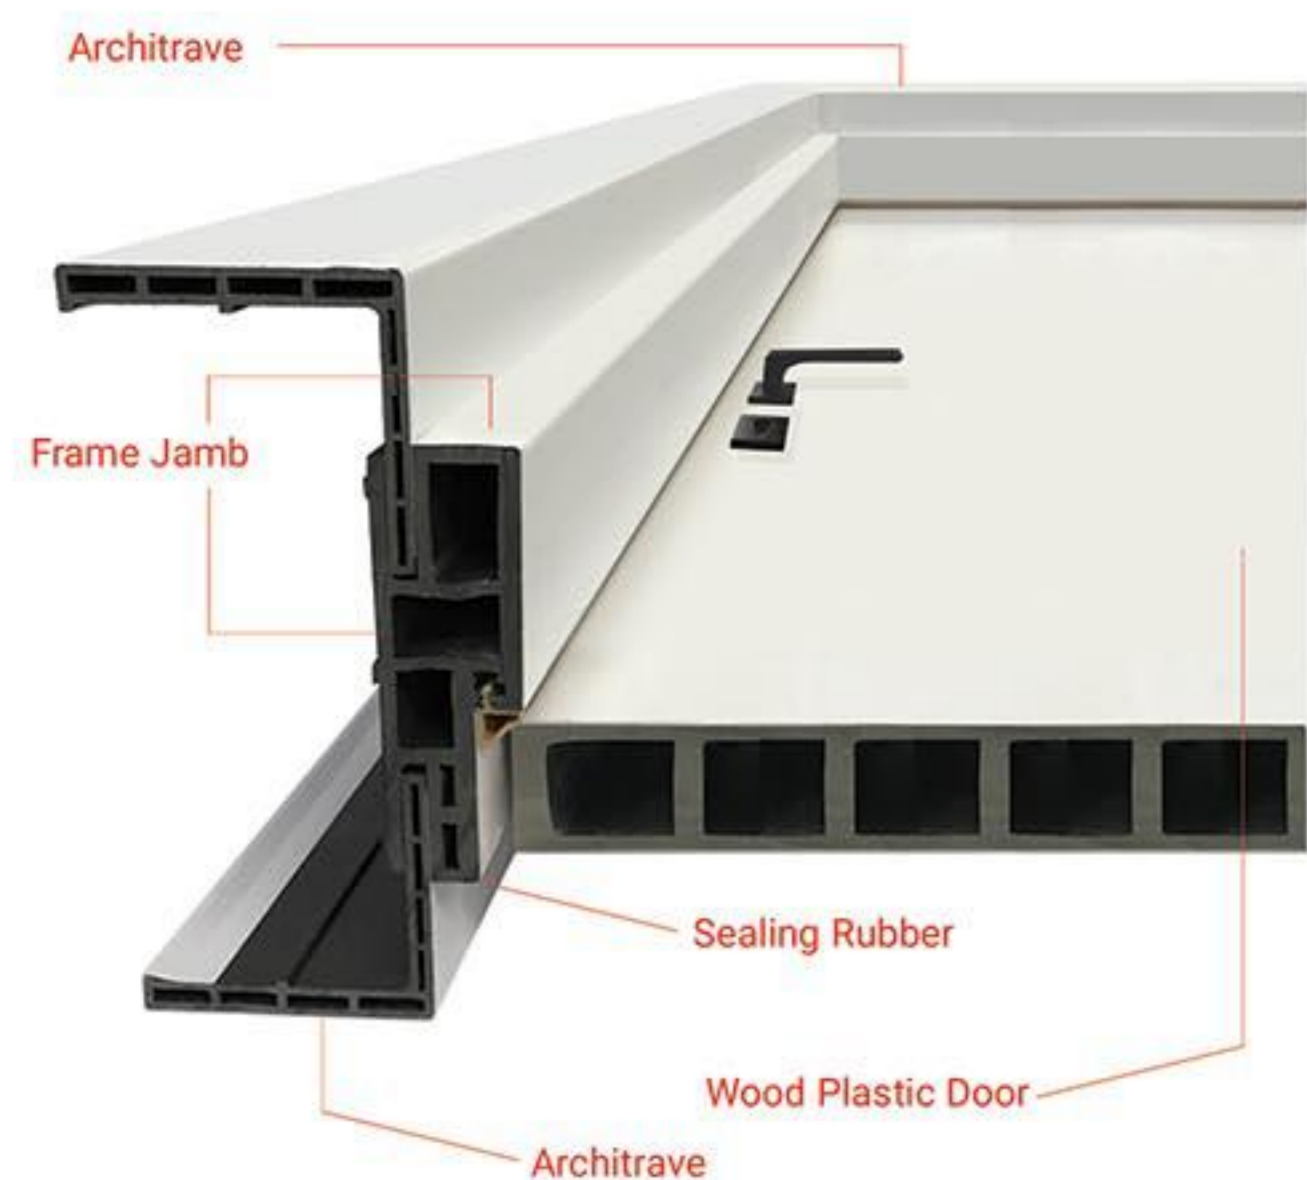

What is polywood?

Polywood (WPC) stands for Wood Polymer Composites. In fact, it is the composition of wood powder and polymer (PVC). The doors of CDOOR company produce in special molds using the extrusion process.

The unique features of this product are:

Waterproof: polywood is waterproof inherently and is 100% resistant to moisture penetration.

Self-extinguishing: these doors do not ignite because of heat and the wood does not spread the fire.

Antibacterial: it is not possible for germs and bacteria to implant in this product due to the lack of holes and pores in their structures. (they can be washed by common sanitary cleaners).

Impact resistance: the structure of these doors is integrated, its network structure caused high resistance to impact and pressure.

Soundproof: it reduces the environmental sound up to 36 decibels, due to the presence of air in the network structures of the profile of the door.

ELITE

ELITE GROUP DOORS

WHITE ACACIA D43	NEEDLE WHITE D67	LIGHT ACACIA T17
CONCRETE D53	PINE T15	GOLDEN OAK T56
WALNUT T48	GRAY OAK D12	MID CHERRY T39
LIGHT WALNUT T44	ORANGE R2000	LIGHT MAROON R2013
LIGHT GRAY R9022	CHLOROPHYLL R6004	RED GRAY R7013
DARK GRAY R7016	NEEDLE GRAY D59	NEEDLE BLACK D68

ELITE-100
LIGHT MAROON
R2013