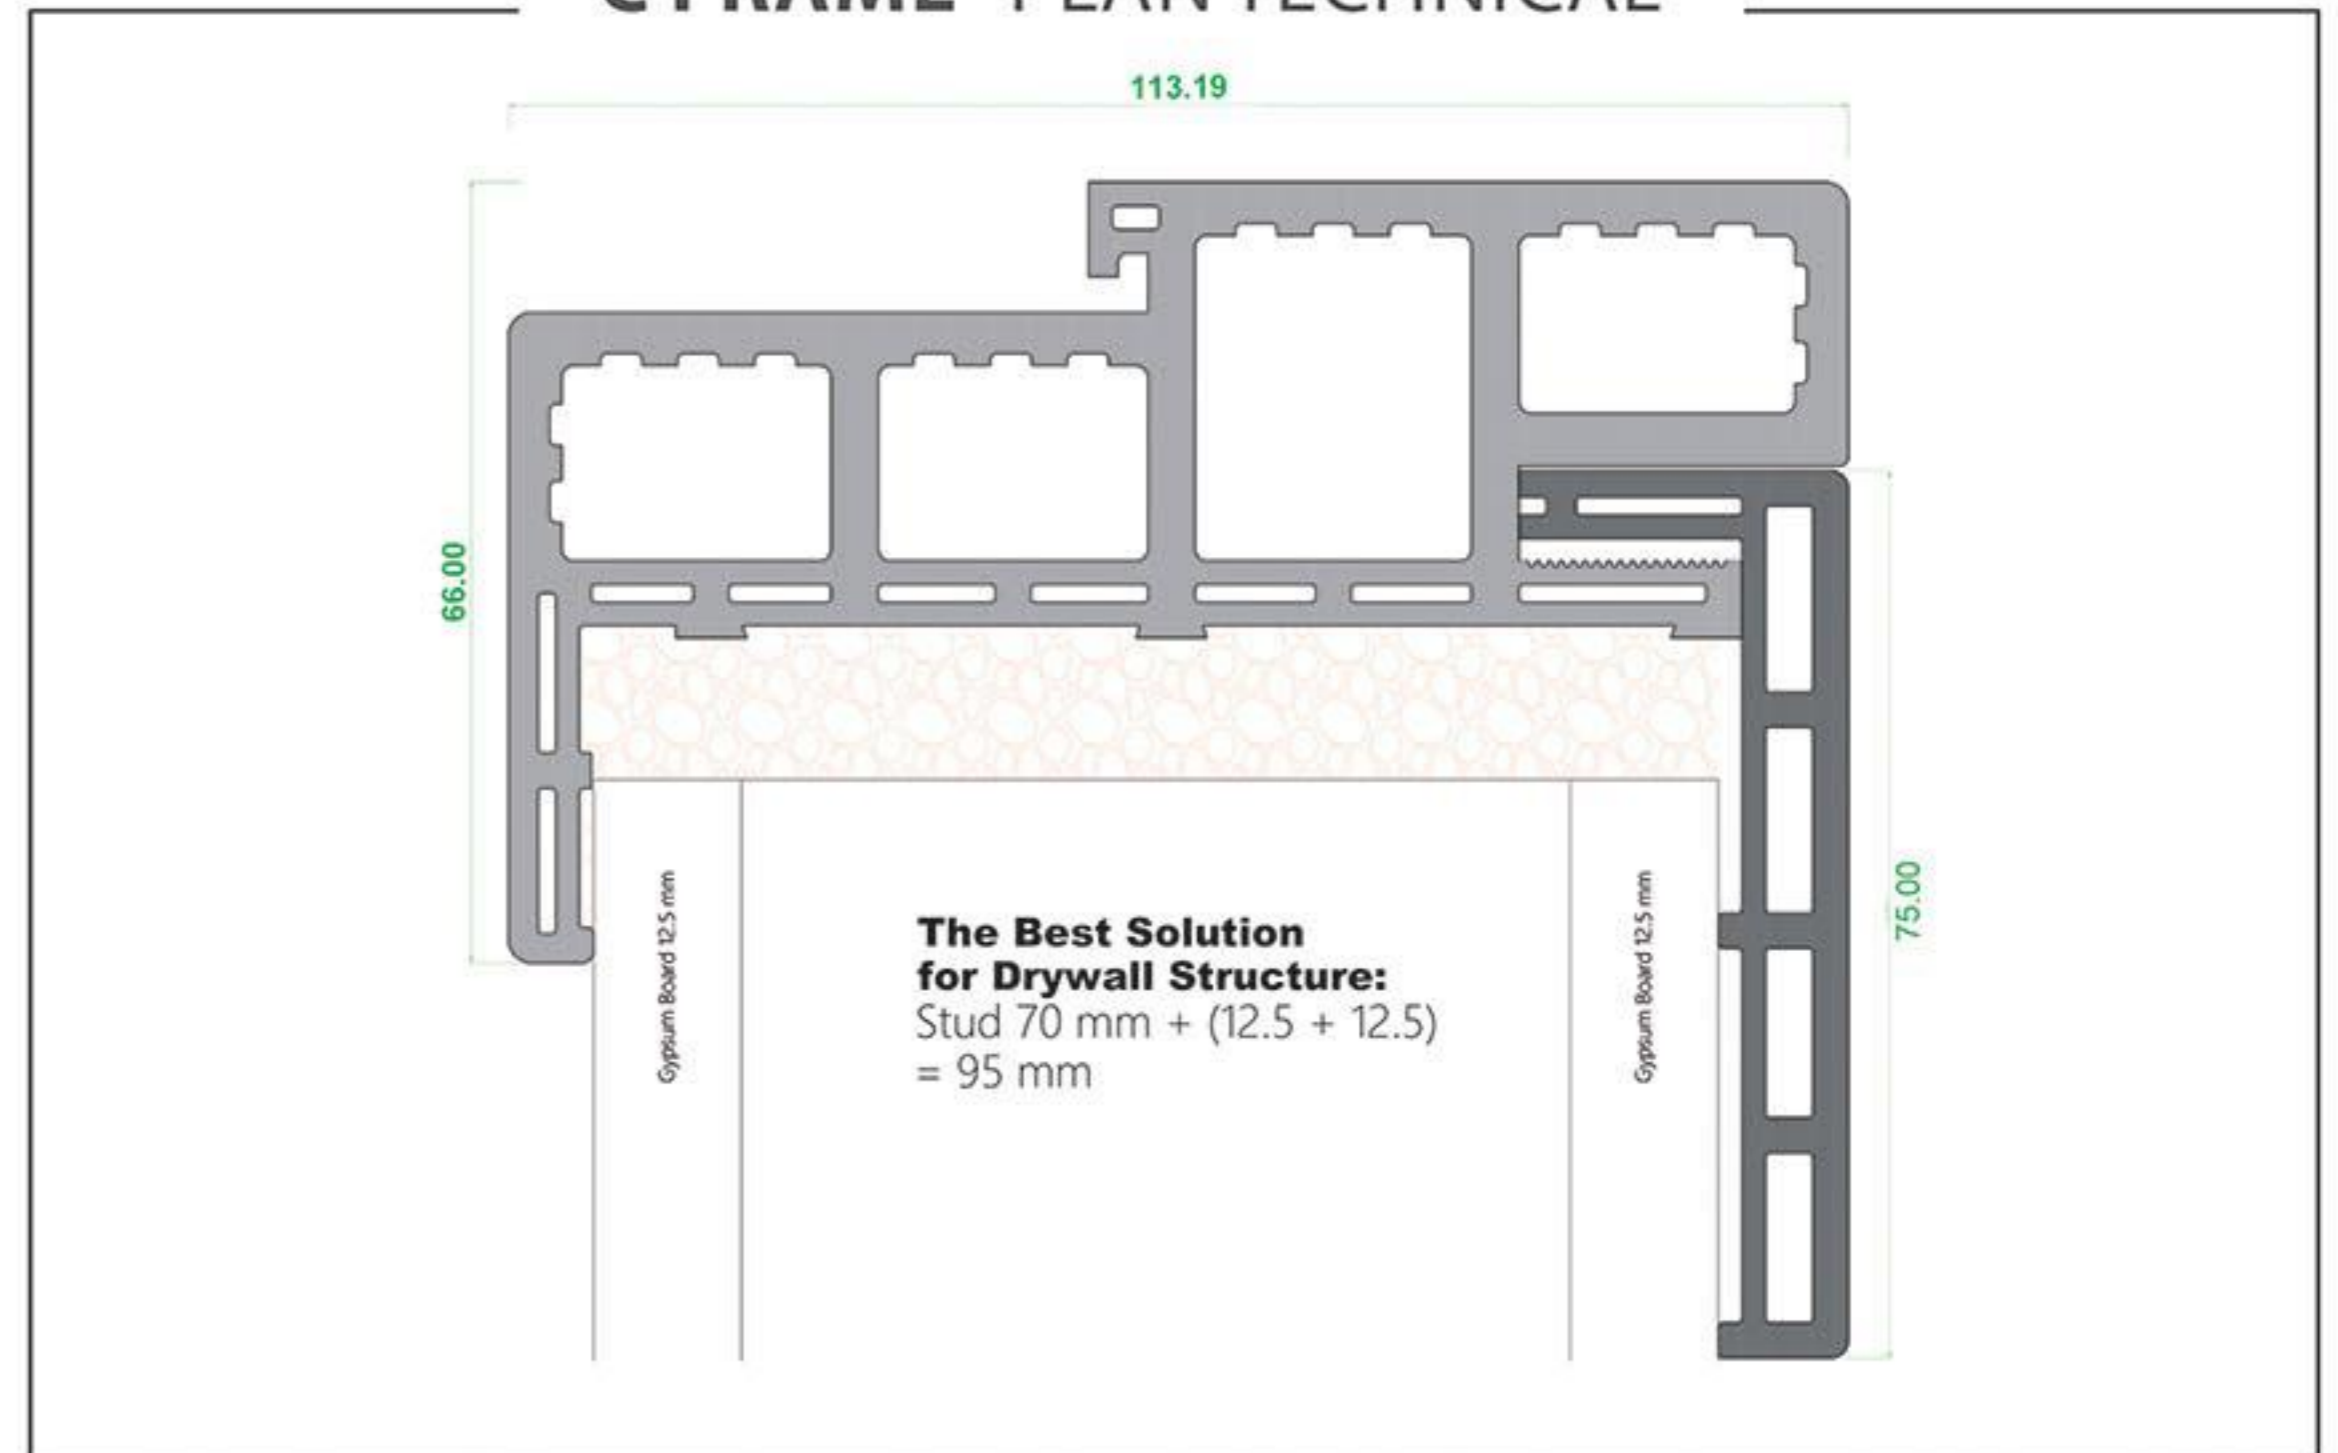

MODERN FRAME 180mm

REBATE FRAME 120mm

REBATE FRAME 180mm

MODERN FRAME 240mm

C FRAME SECTION

REBATE FRAME 240mm

C FRAME PLAN TECHNICAL

b&z NEW GLASS FRAME PROFILE