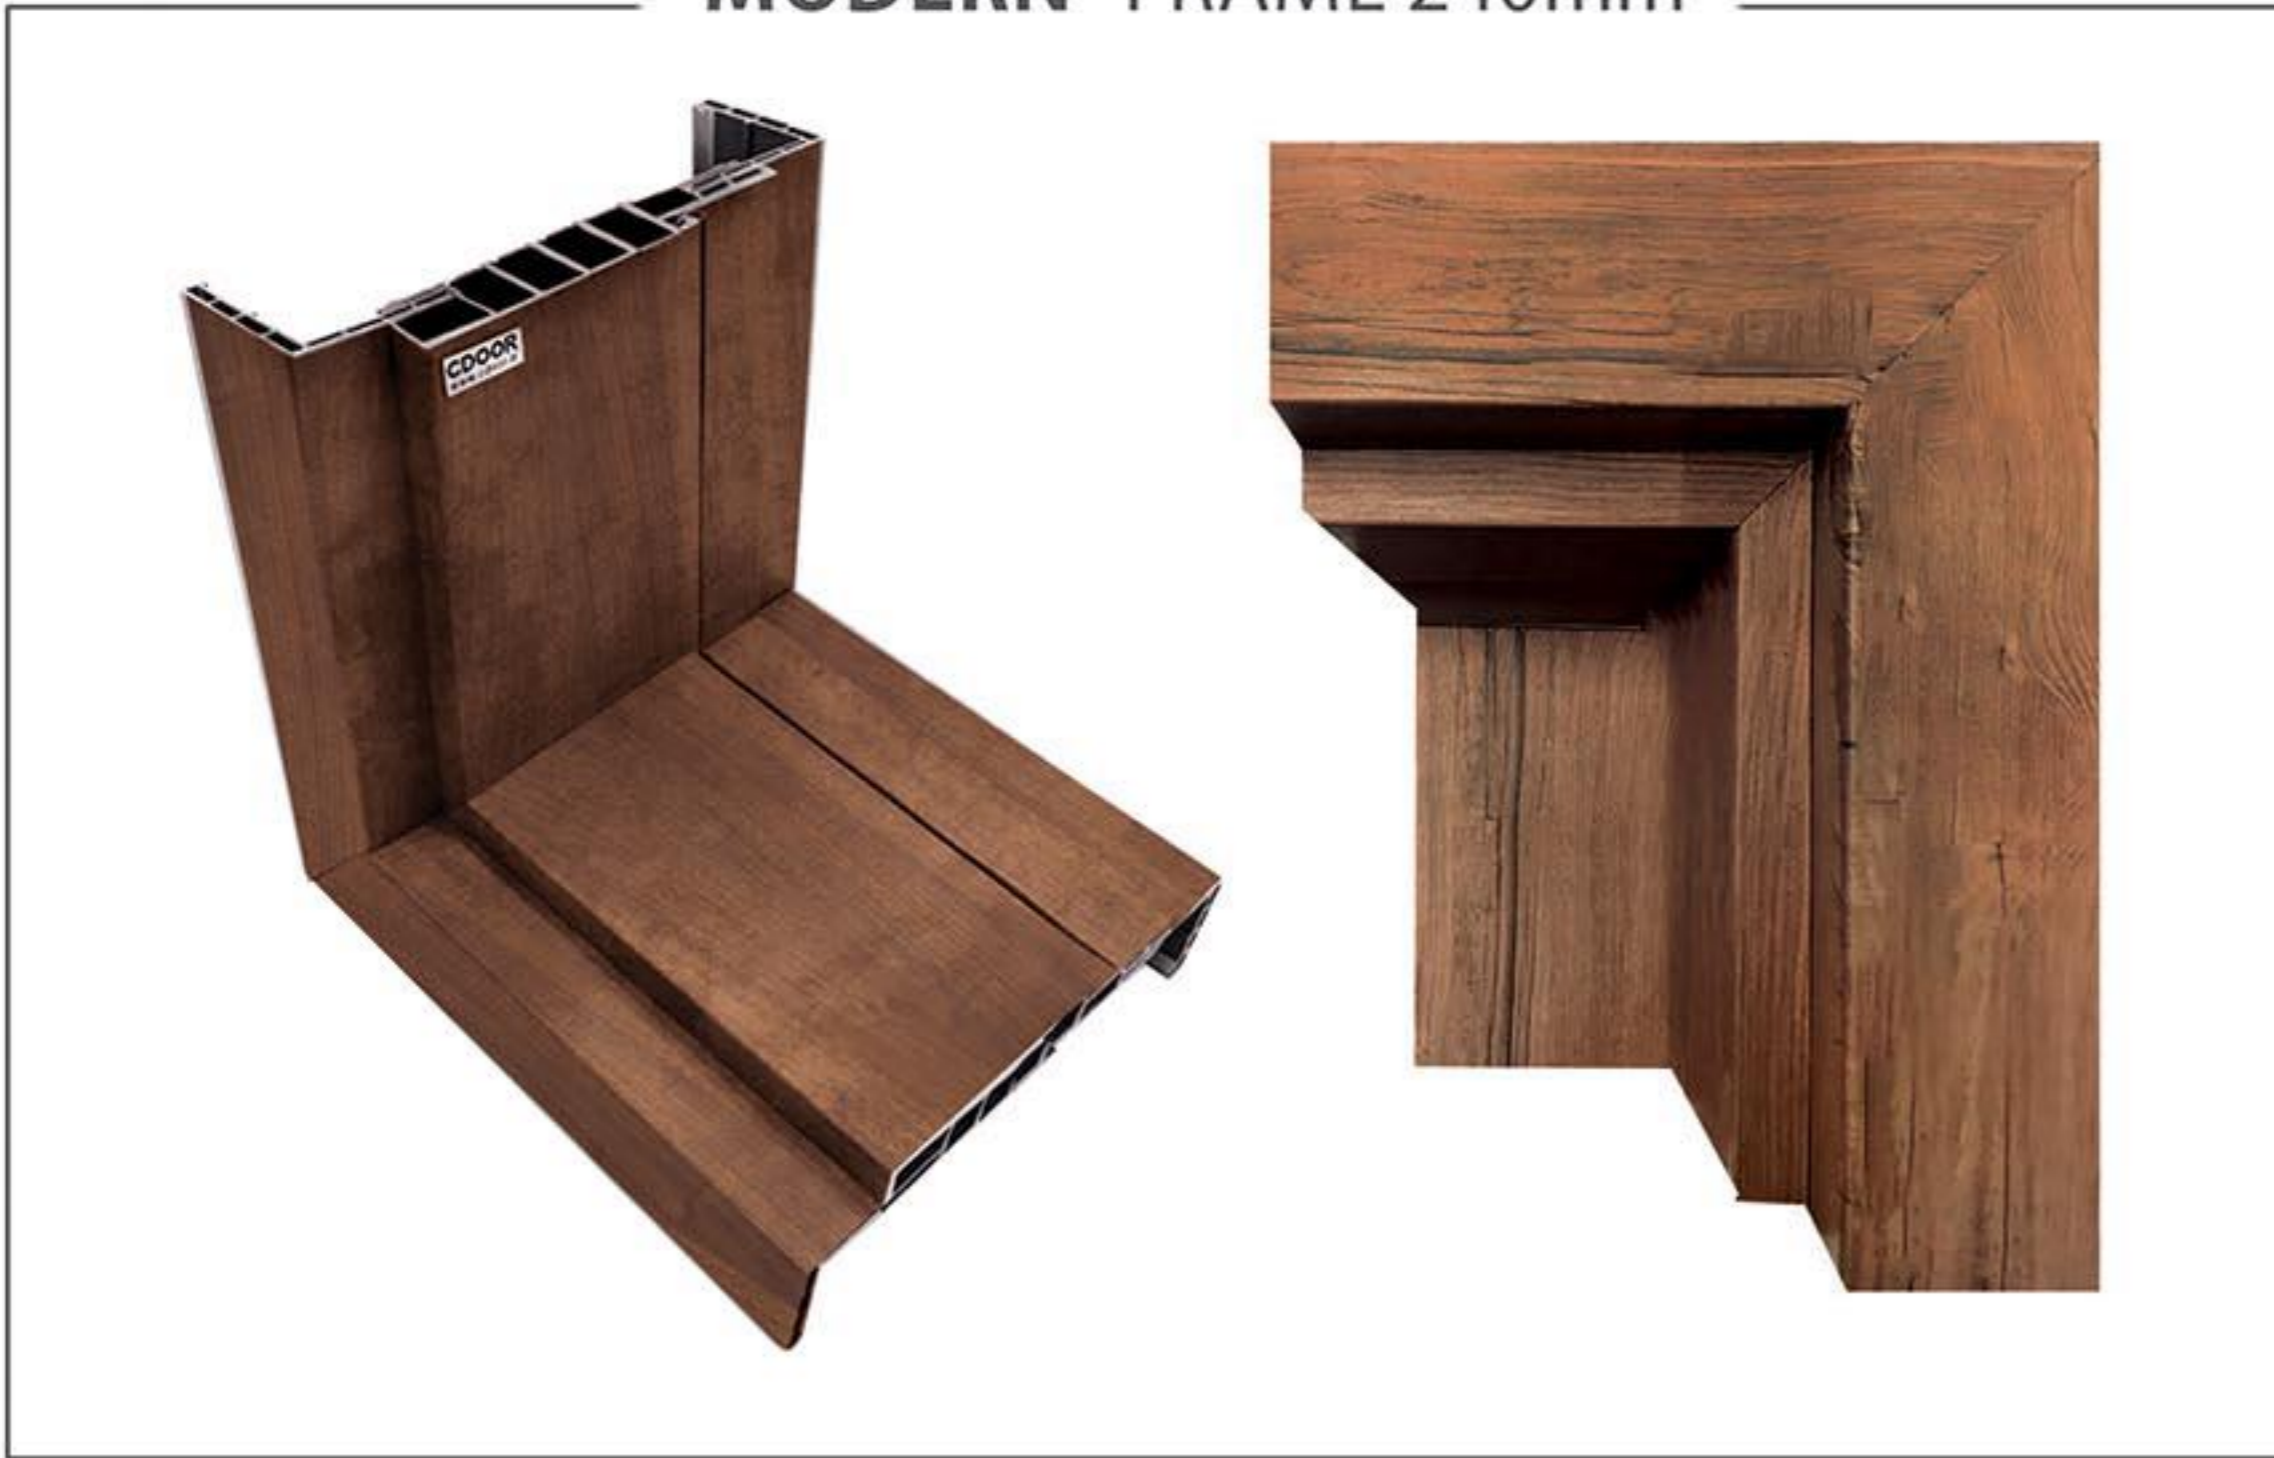

MODERN FRAME 180mm

REBATE FRAME 120mm

REBATE FRAME 180mm

MODERN FRAME 240mm

C FRAME SECTION

REBATE FRAME 240mm

C FRAME PLAN TECHNICAL

b&z NEW GLASS FRAME PROFILE