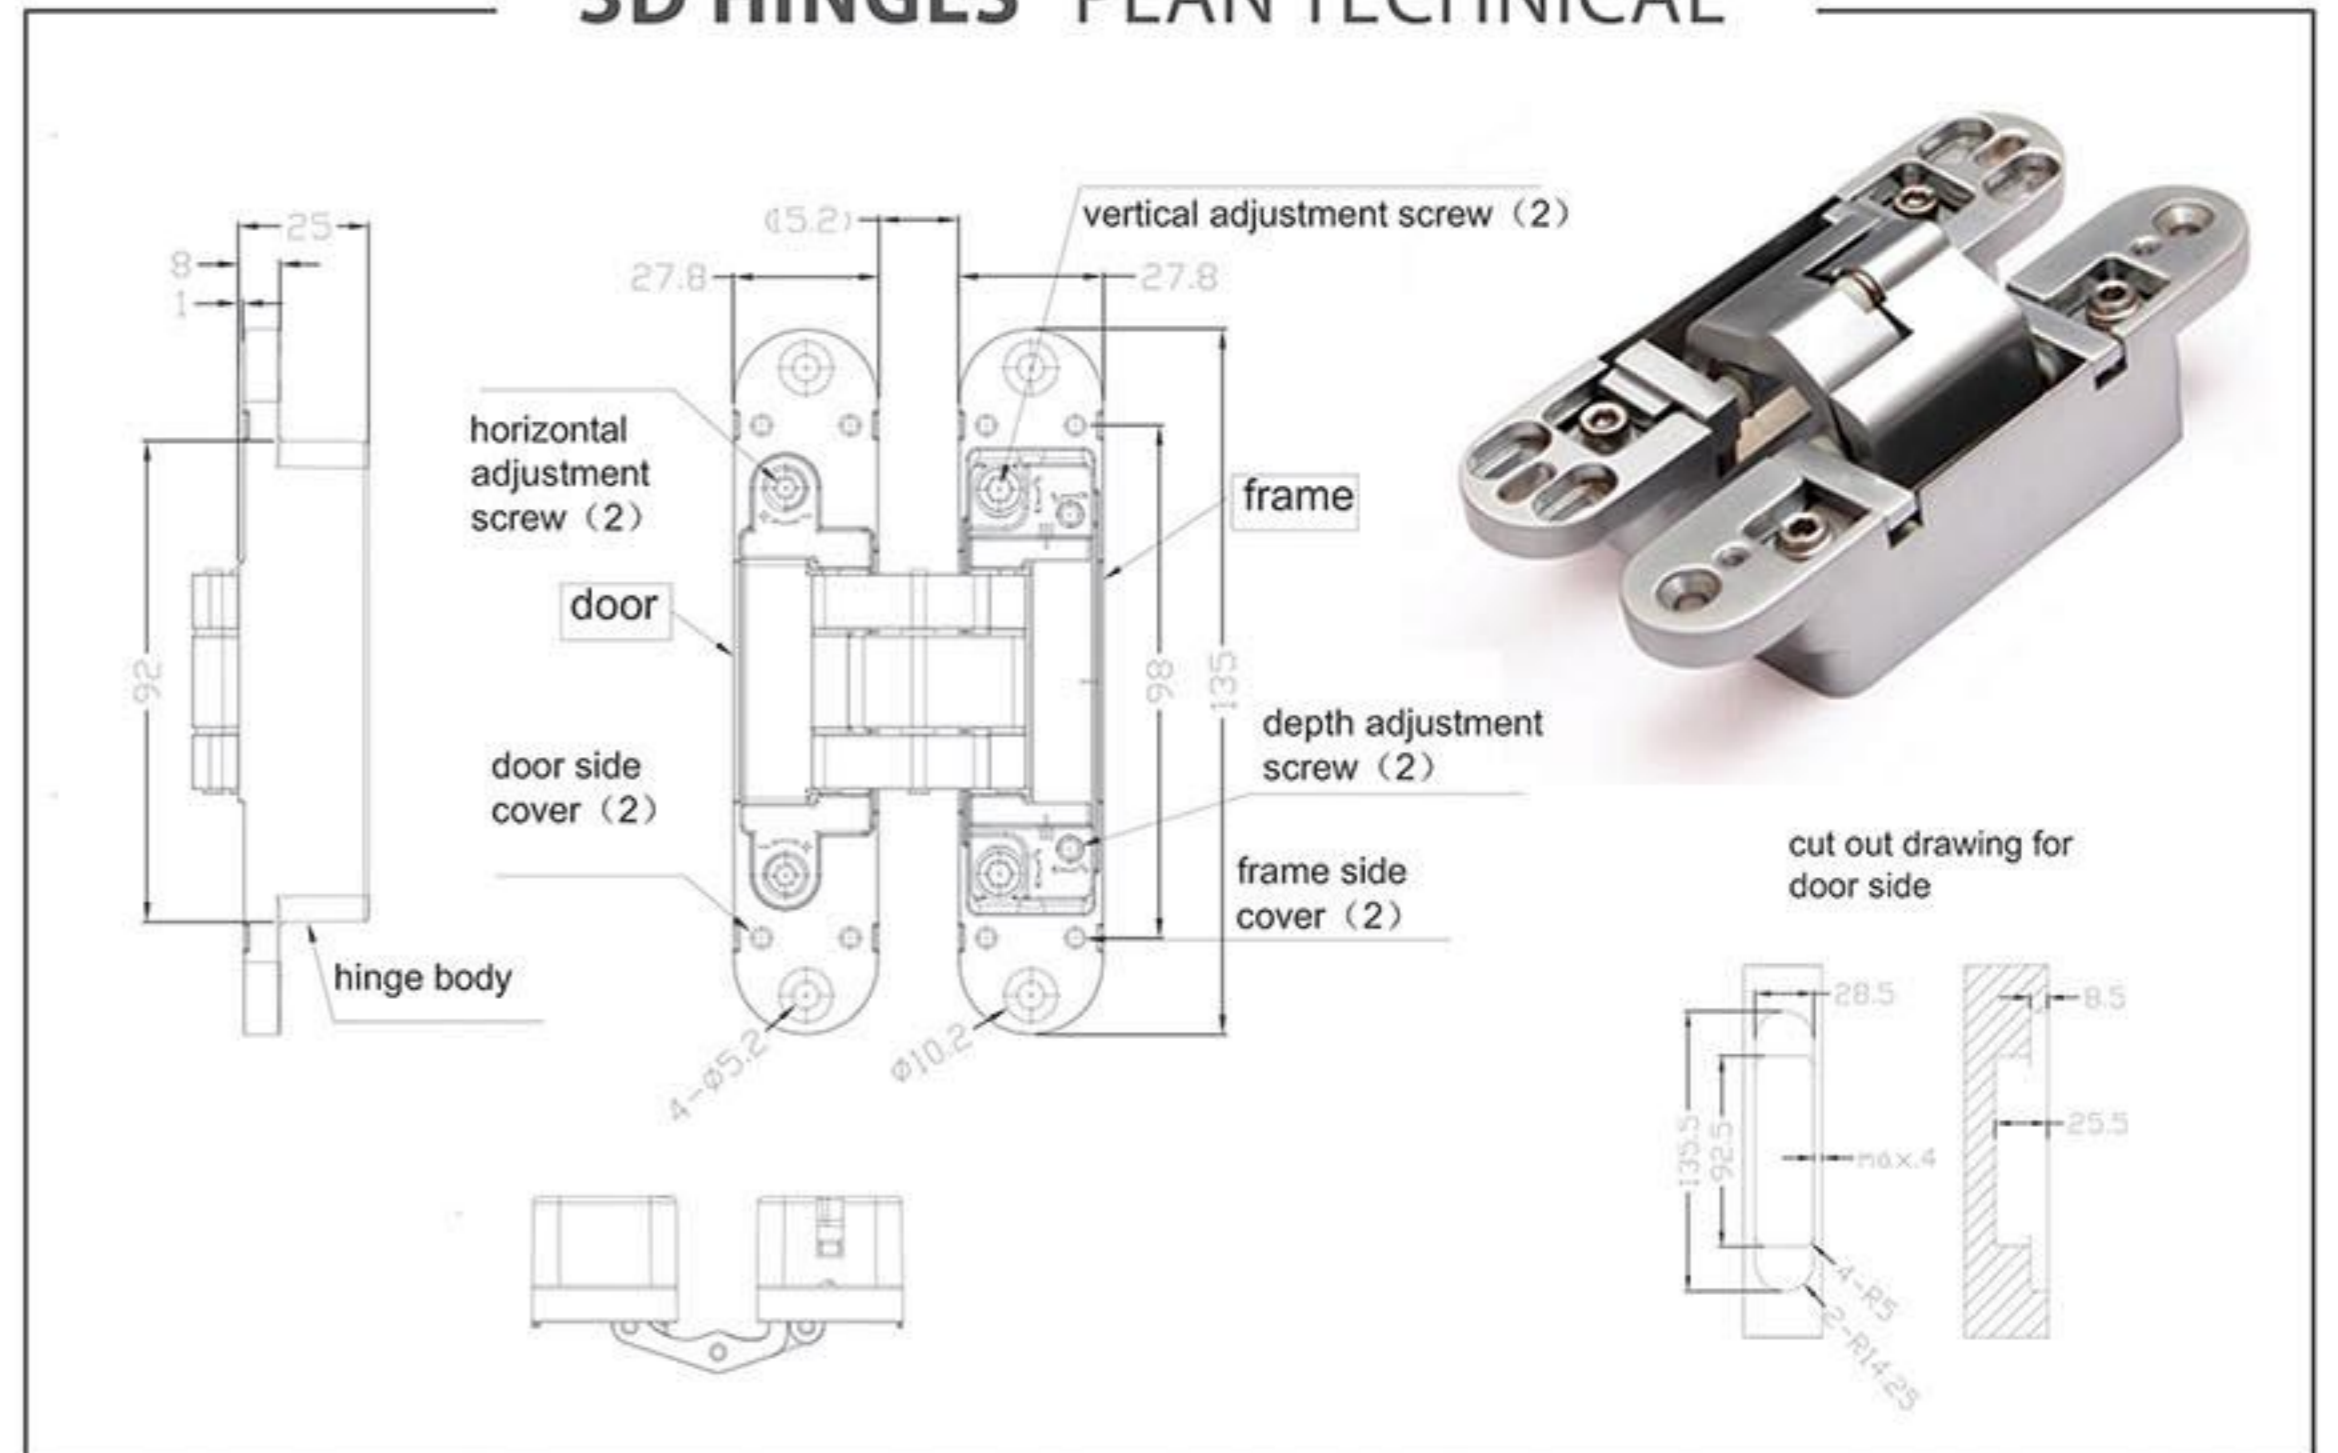

3D HINGES PLAN TECHNICAL