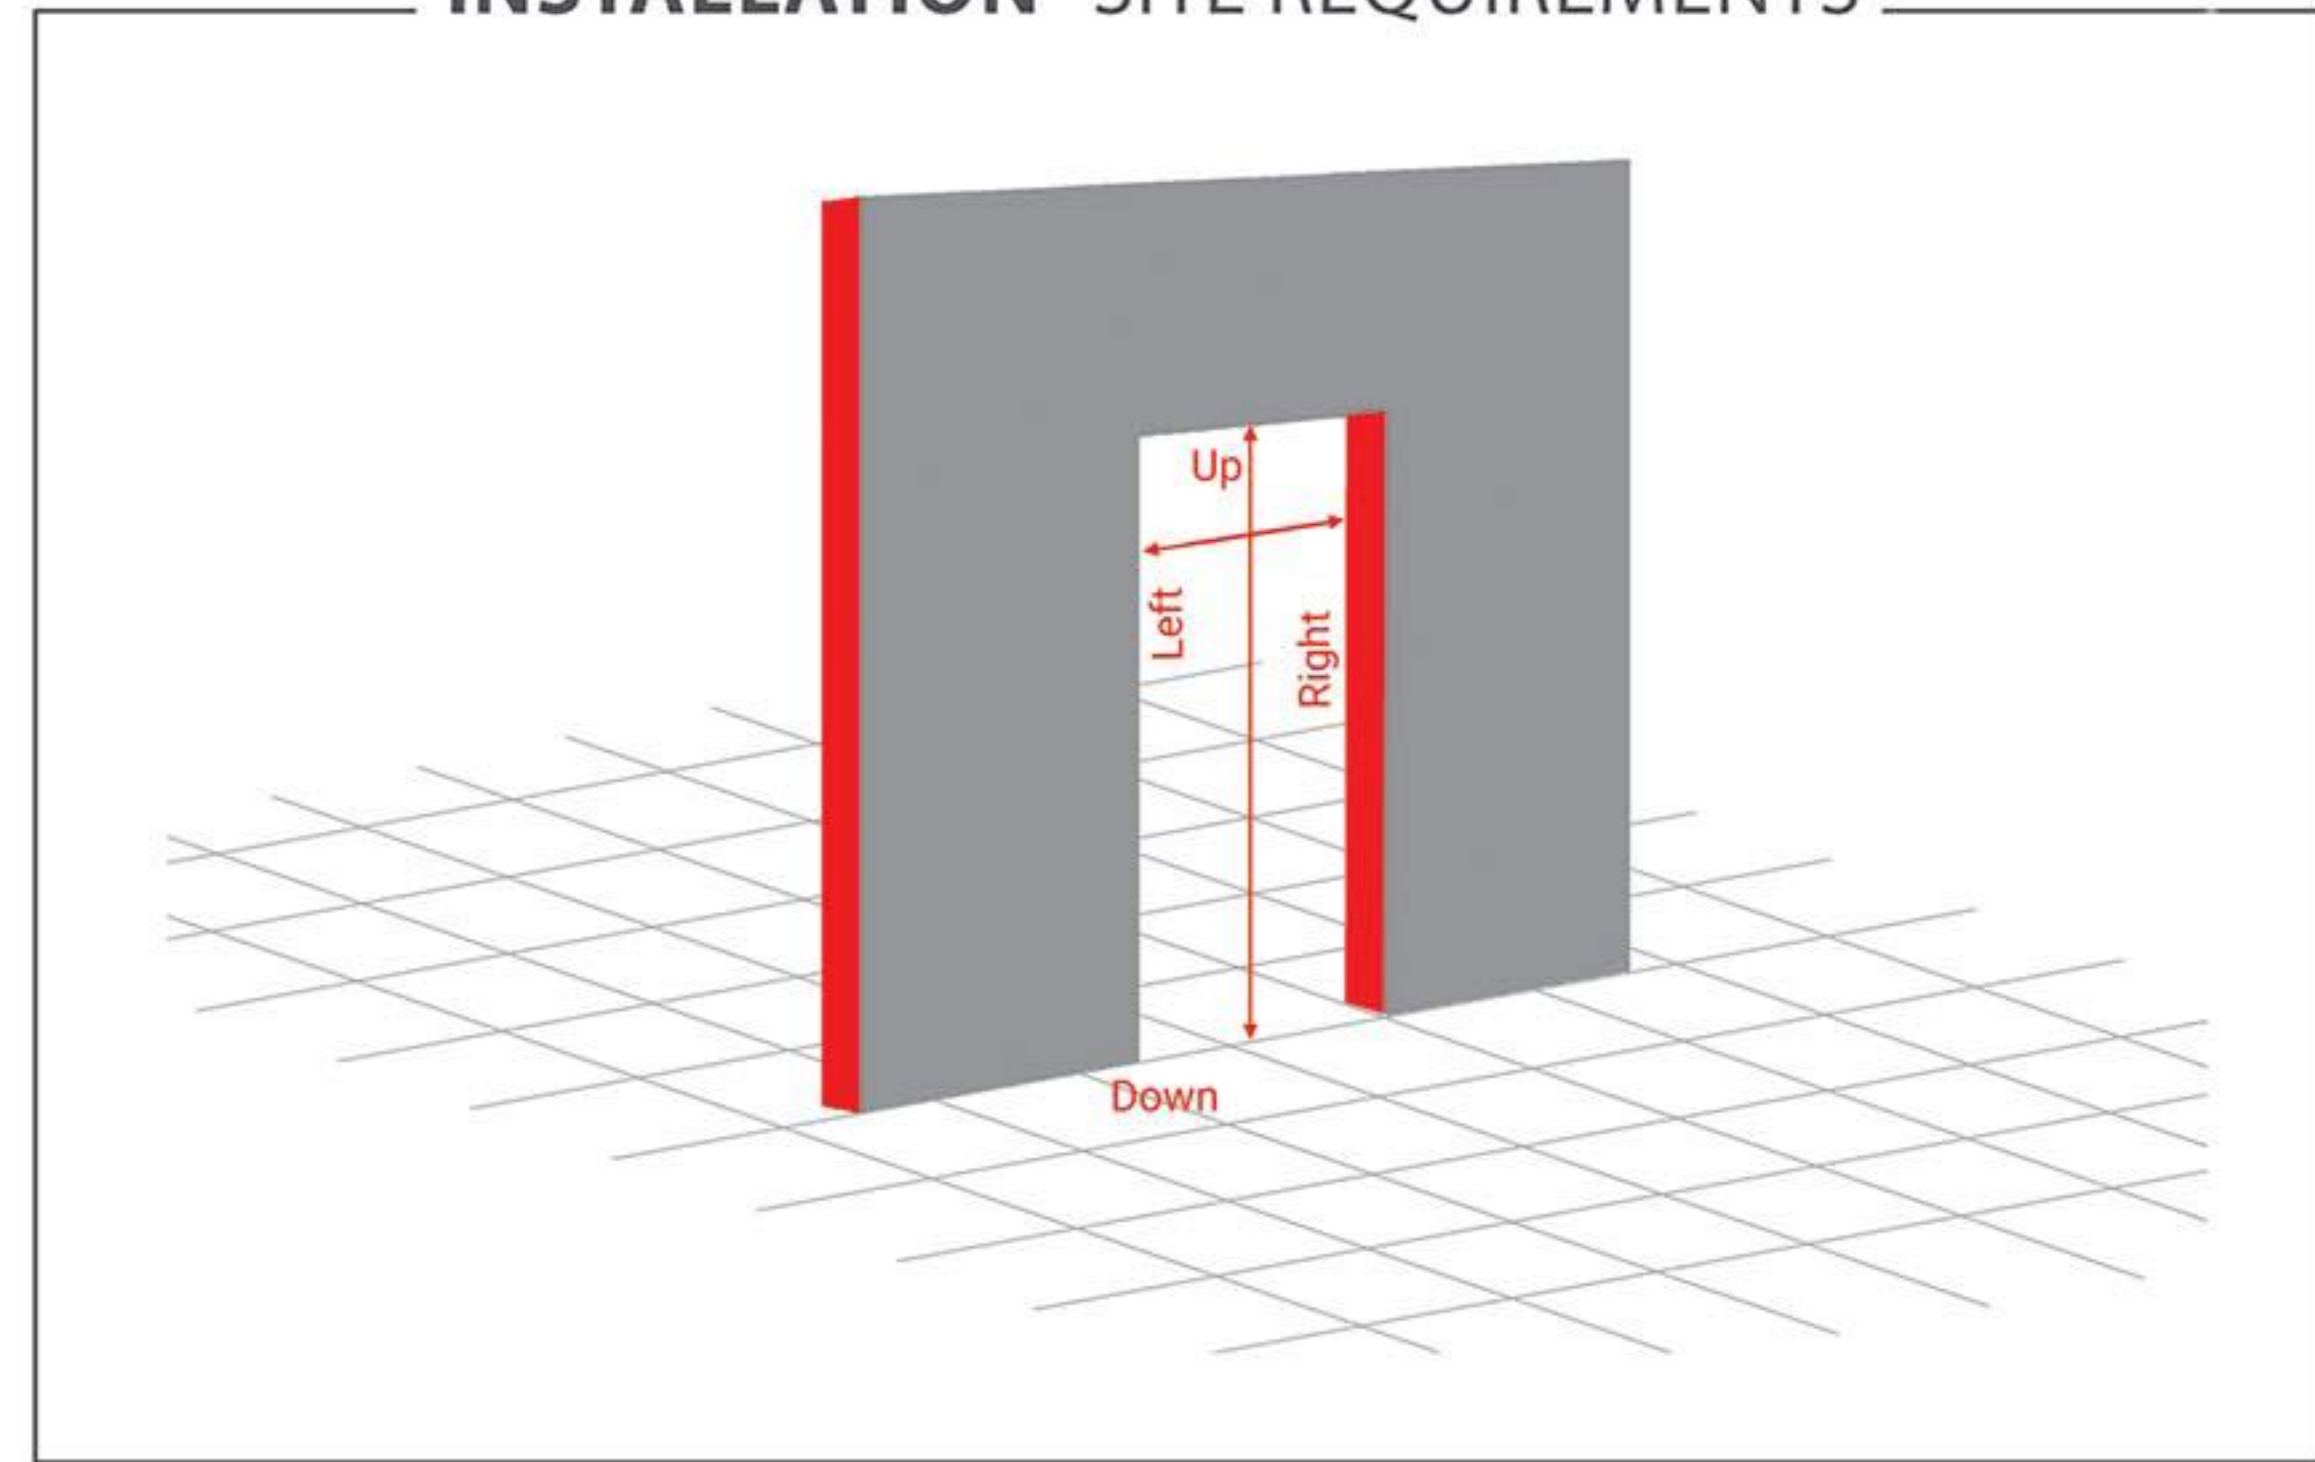

ALUMINIUM
ARCHITRAVE
FOR
DOOR FRAME

DOOR DESIGN / HOSPITAL
DOOR FRAME / MODERN
DOOR STANDARD SIZE / 900 X 2100 mm
CUSTOMIZE SIZES:
WIDTH / 600 TO 1200 mm
HEIGHT / 2000 TO 2800 mm

TECHNICAL STRUCTURE

MODERN FRAME 120mm

MODERN FRAME 180mm

REBATE FRAME 120mm

REBATE FRAME 180mm

MODERN FRAME 240mm

C FRAME SECTION

REBATE FRAME 240mm

C FRAME PLAN TECHNICAL

b&z NEW GLASS FRAME PROFILE

b&z TECHNICAL PLAN

PIVOT HINGES DOUBLE SWINGING

PIVOT HINGES PLAN TECHNICAL

REBATE EDGE DOOR

HOSPITAL STEEL PLATES

REBATE TECHNICAL PLAN

HOSPITAL PLAN TECHNICAL

STRUCTURE INSIDE DOOR

MDF

WPC

INSTALLATION SITE REQUIREMENTS

OPENING DOOR PLAN TECHNICAL

INSTALLATION SITE REQUIREMENTS

Wall Jamb

STRUCTURE INSIDE DOOR

PIVOT HINGES DOUBLE SWINGING