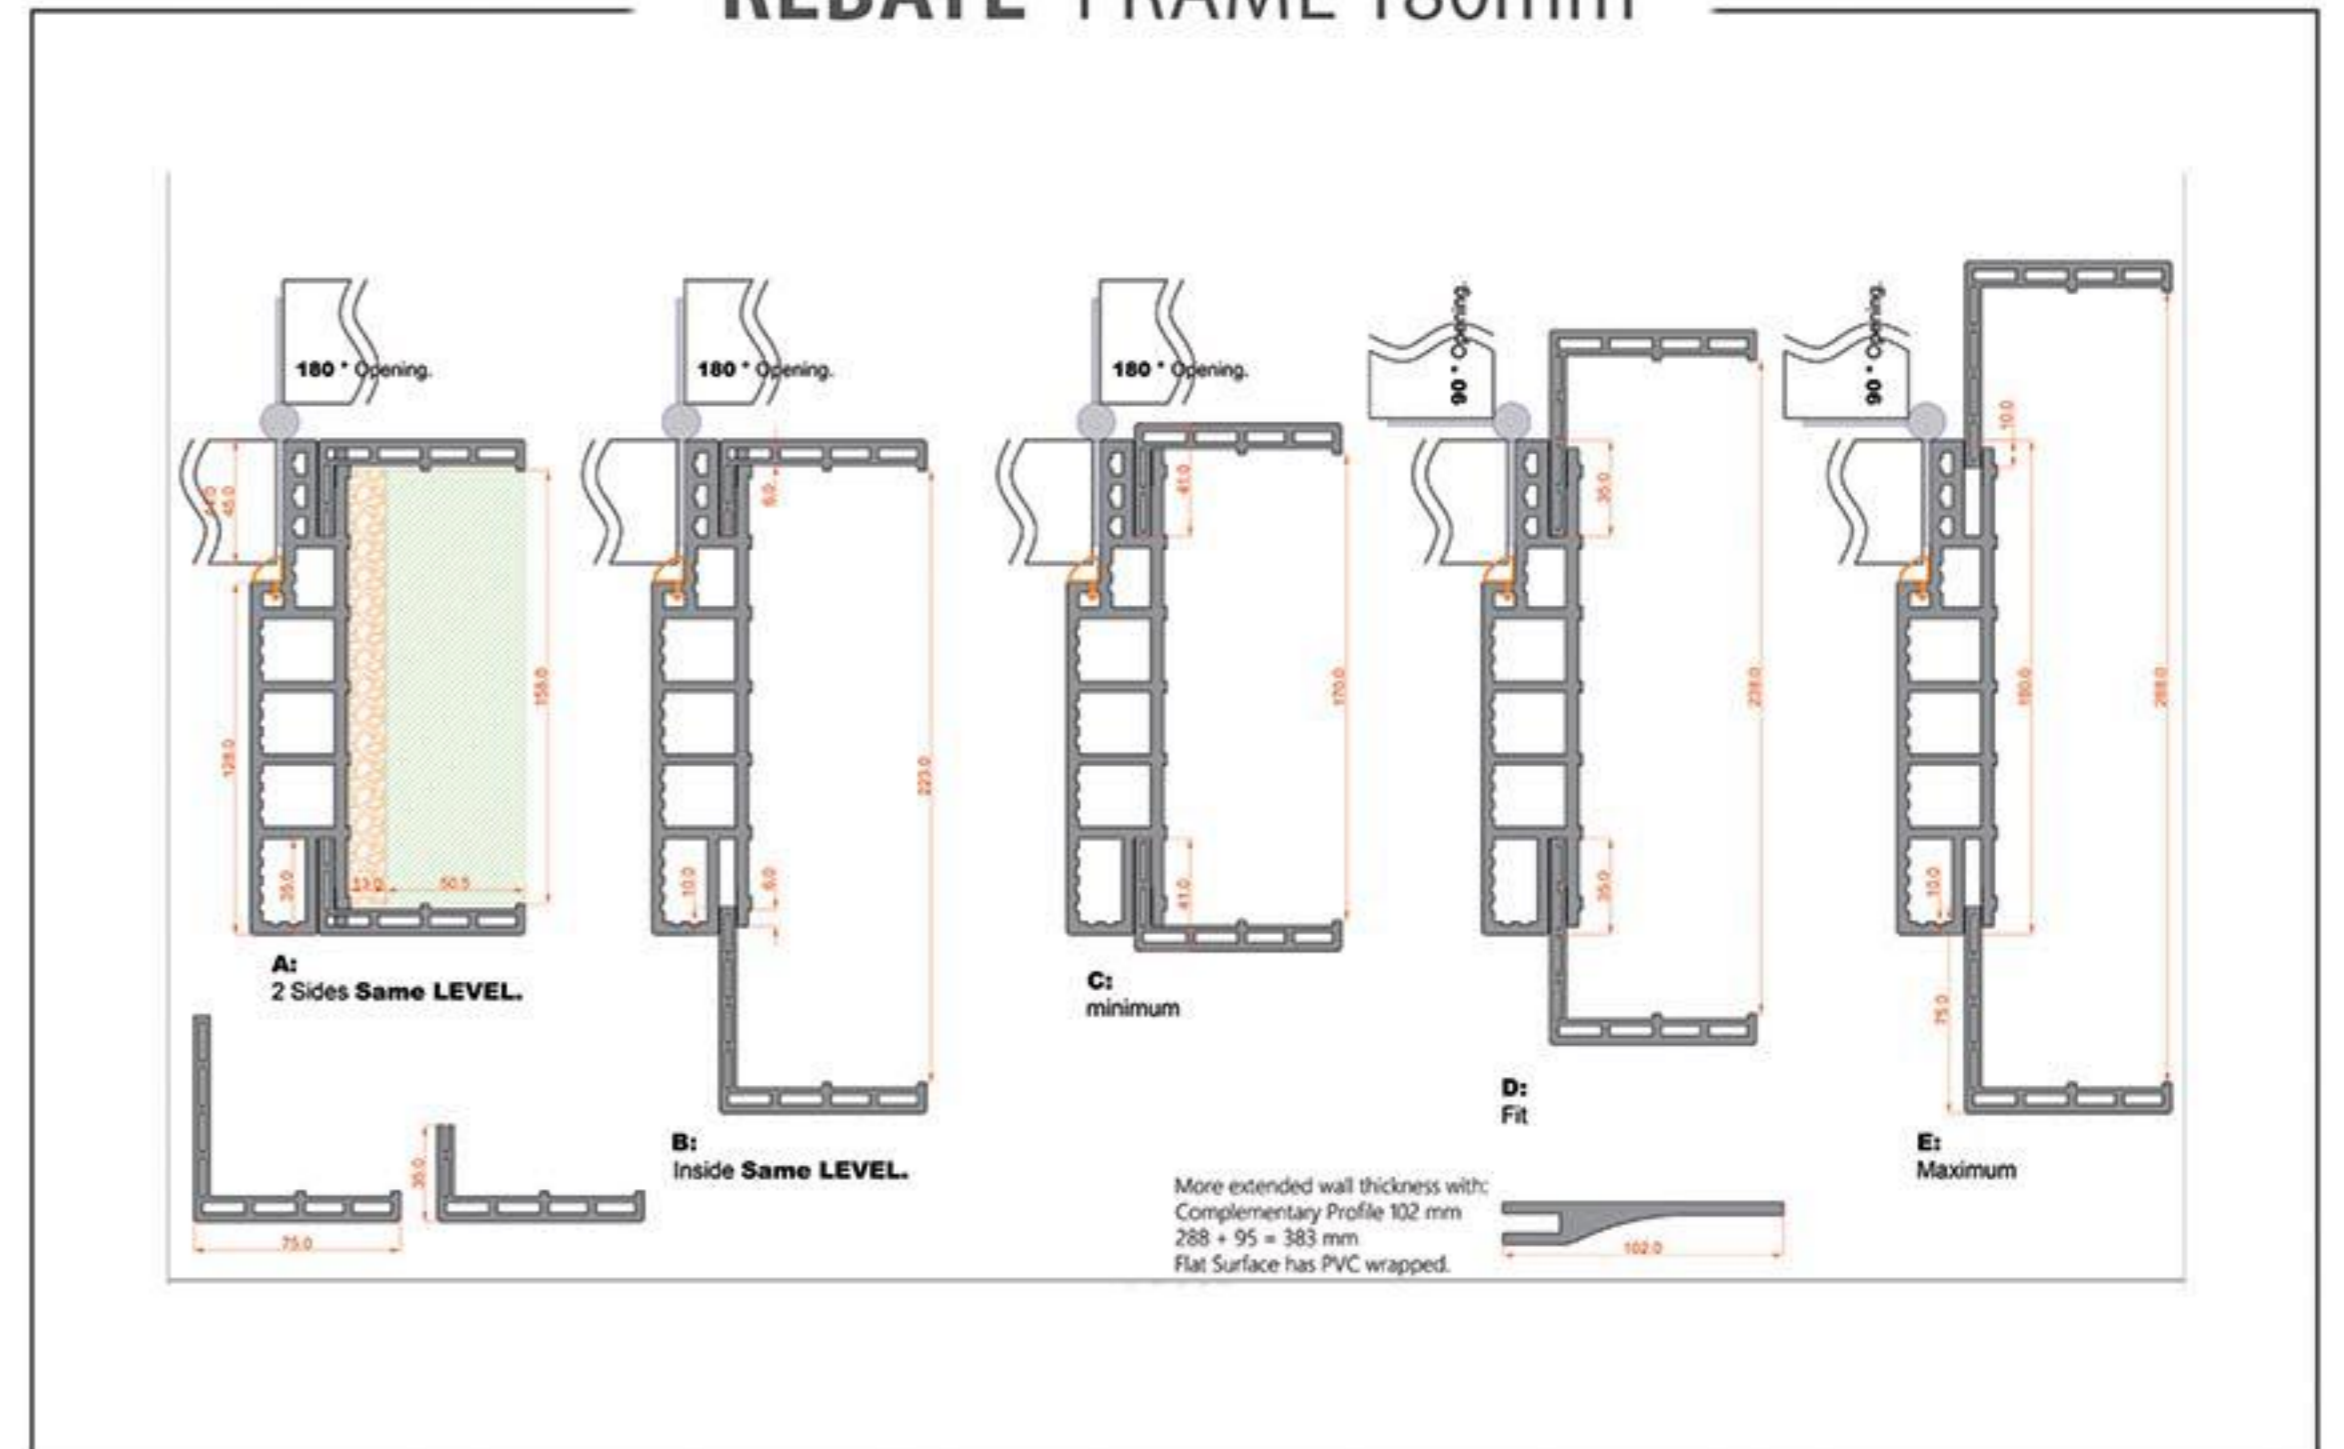

ALUMINIUM
ARCHITRAVE
FOR
DOOR FRAME

DOOR DESIGN / HOSPITAL
DOOR FRAME / MODERN
DOOR STANDARD SIZE / 900 X 2100 mm
CUSTOMIZE SIZES:
WIDTH / 600 TO 1200 mm
HEIGHT / 2000 TO 2800 mm

TECHNICAL STRUCTURE

MODERN FRAME 120mm

MODERN FRAME 180mm

REBATE FRAME 120mm

REBATE FRAME 180mm

MODERN FRAME 240mm

C FRAME SECTION

REBATE FRAME 240mm

C FRAME PLAN TECHNICAL

b&z NEW GLASS FRAME PROFILE

b&z TECHNICAL PLAN

PIVOT HINGES DOUBLE SWINGING

PIVOT HINGES PLAN TECHNICAL

REBATE EDGE DOOR

HOSPITAL STEEL PLATES

REBATE TECHNICAL PLAN

HOSPITAL PLAN TECHNICAL

STRUCTURE INSIDE DOOR