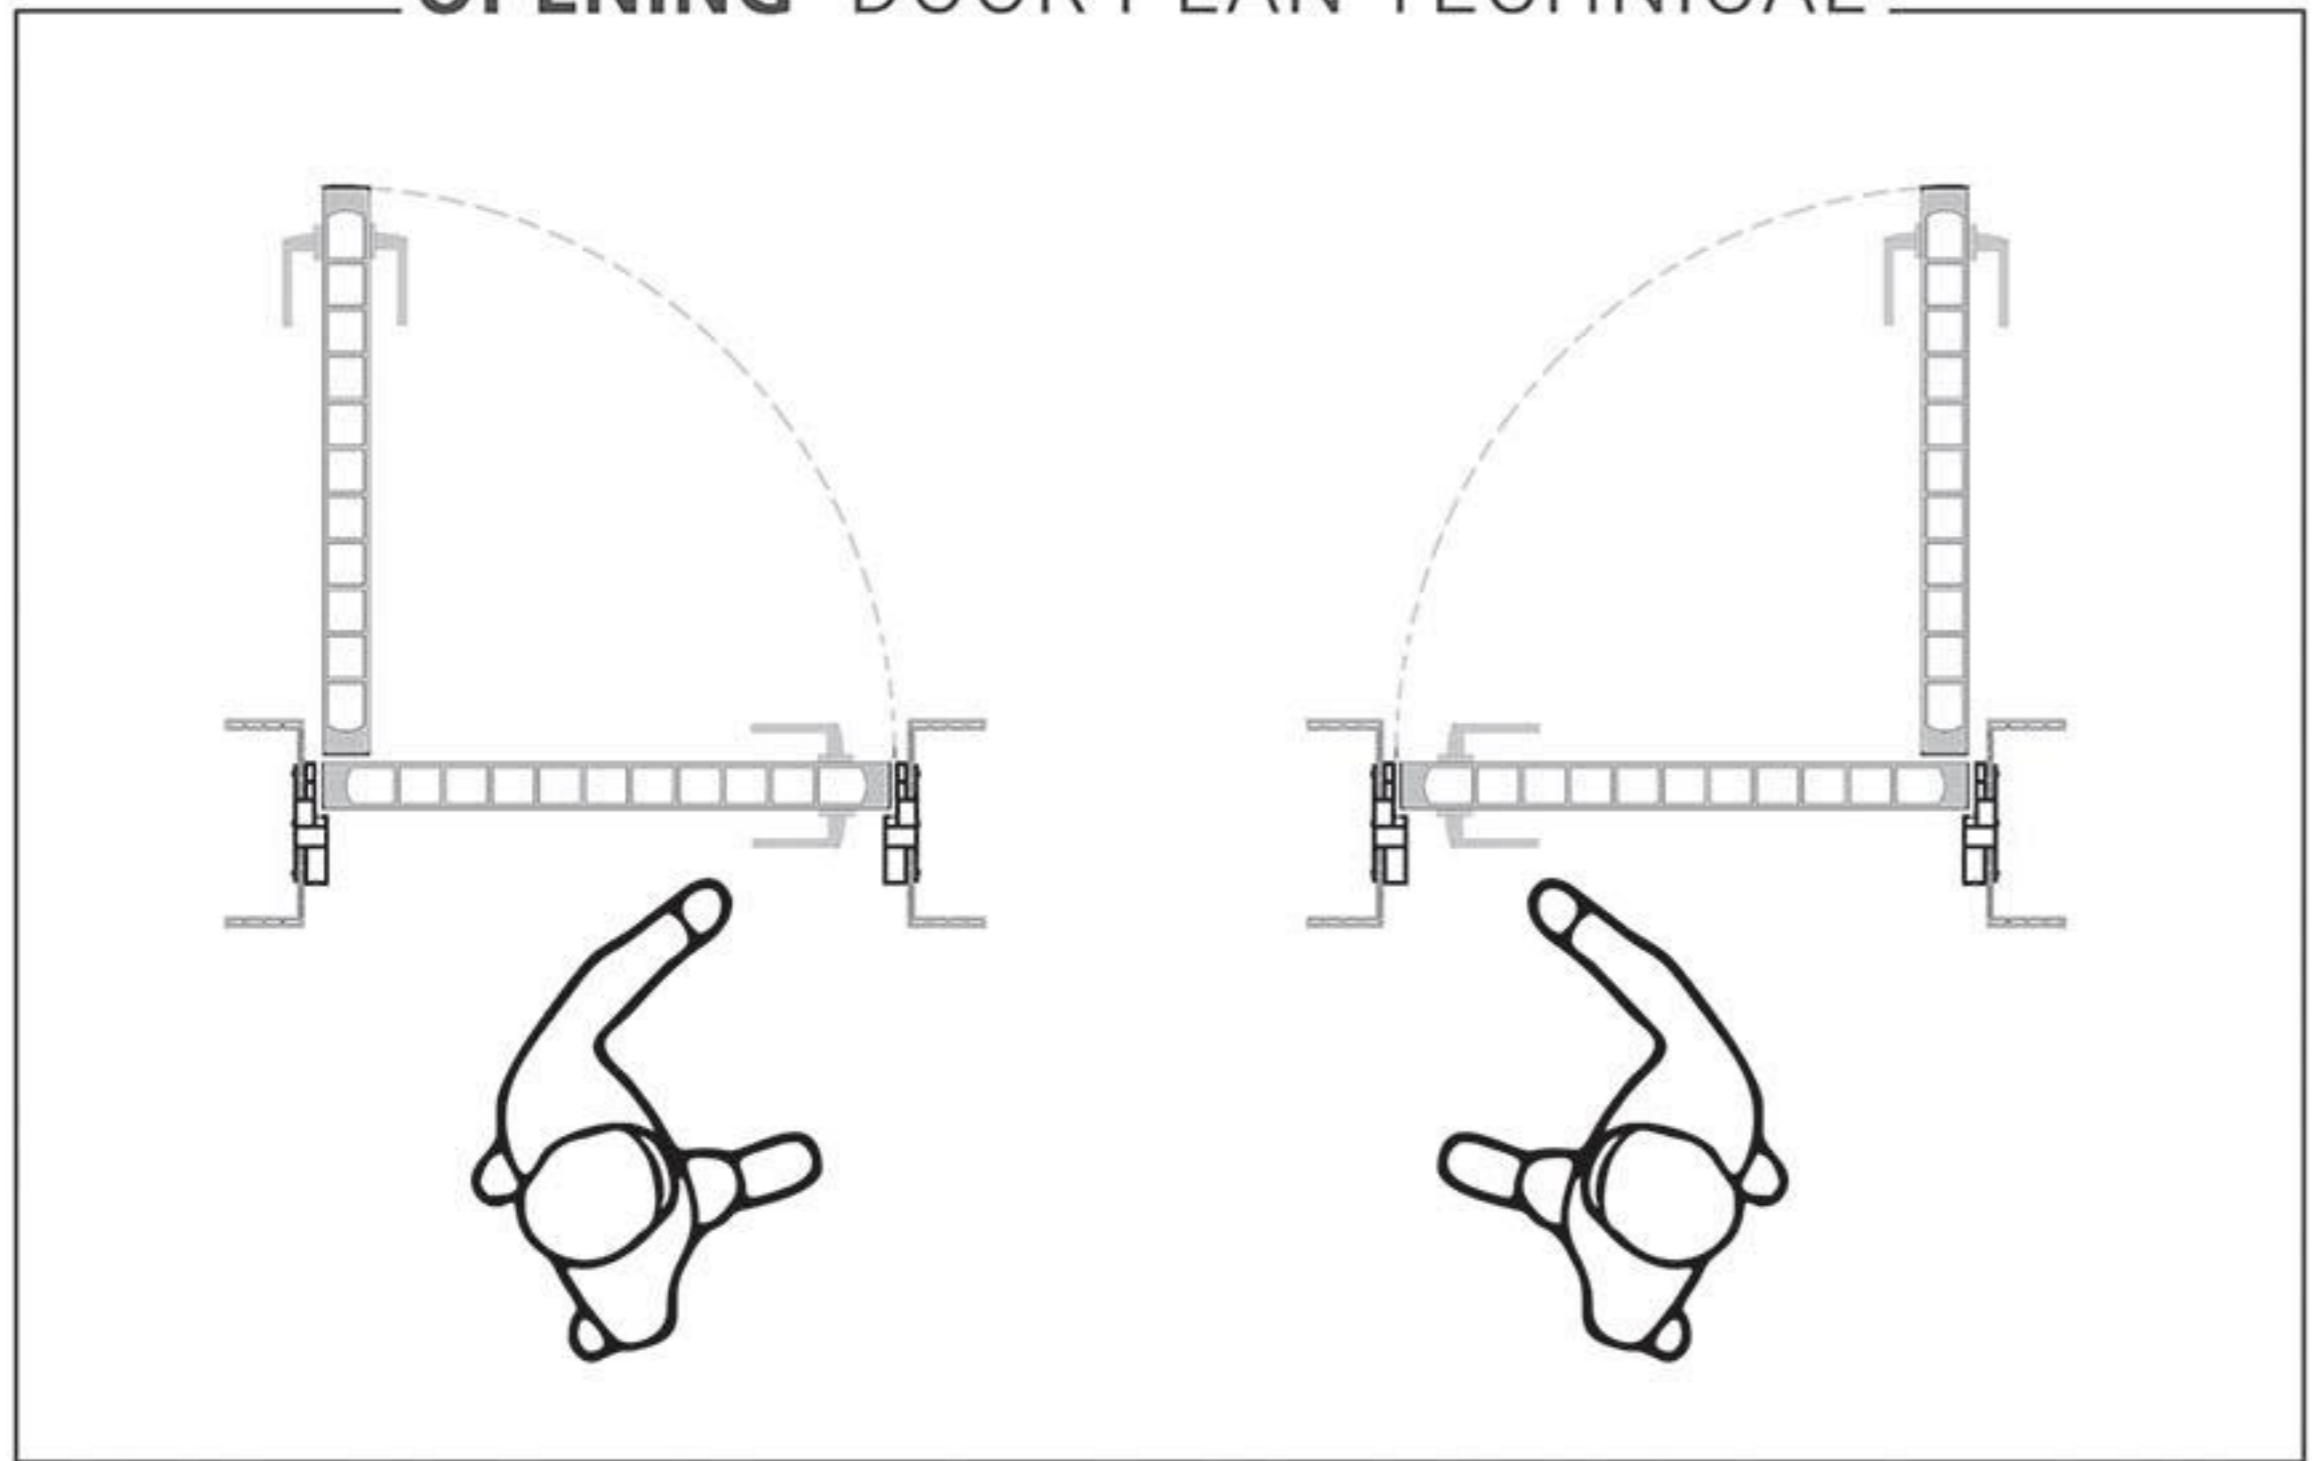

b&z TECHNICAL PLAN

PIVOT HINGES DOUBLE SWINGING

PIVOT HINGES PLAN TECHNICAL

REBATE EDGE DOOR

HOSPITAL STEEL PLATES

REBATE TECHNICAL PLAN

HOSPITAL PLAN TECHNICAL

STRUCTURE INSIDE DOOR

MDF

WPC

INSTALLATION SITE REQUIREMENTS

OPENING DOOR PLAN TECHNICAL

INSTALLATION SITE REQUIREMENTS

Wall Jamb

STRUCTURE INSIDE DOOR

PIVOT HINGES DOUBLE SWINGING