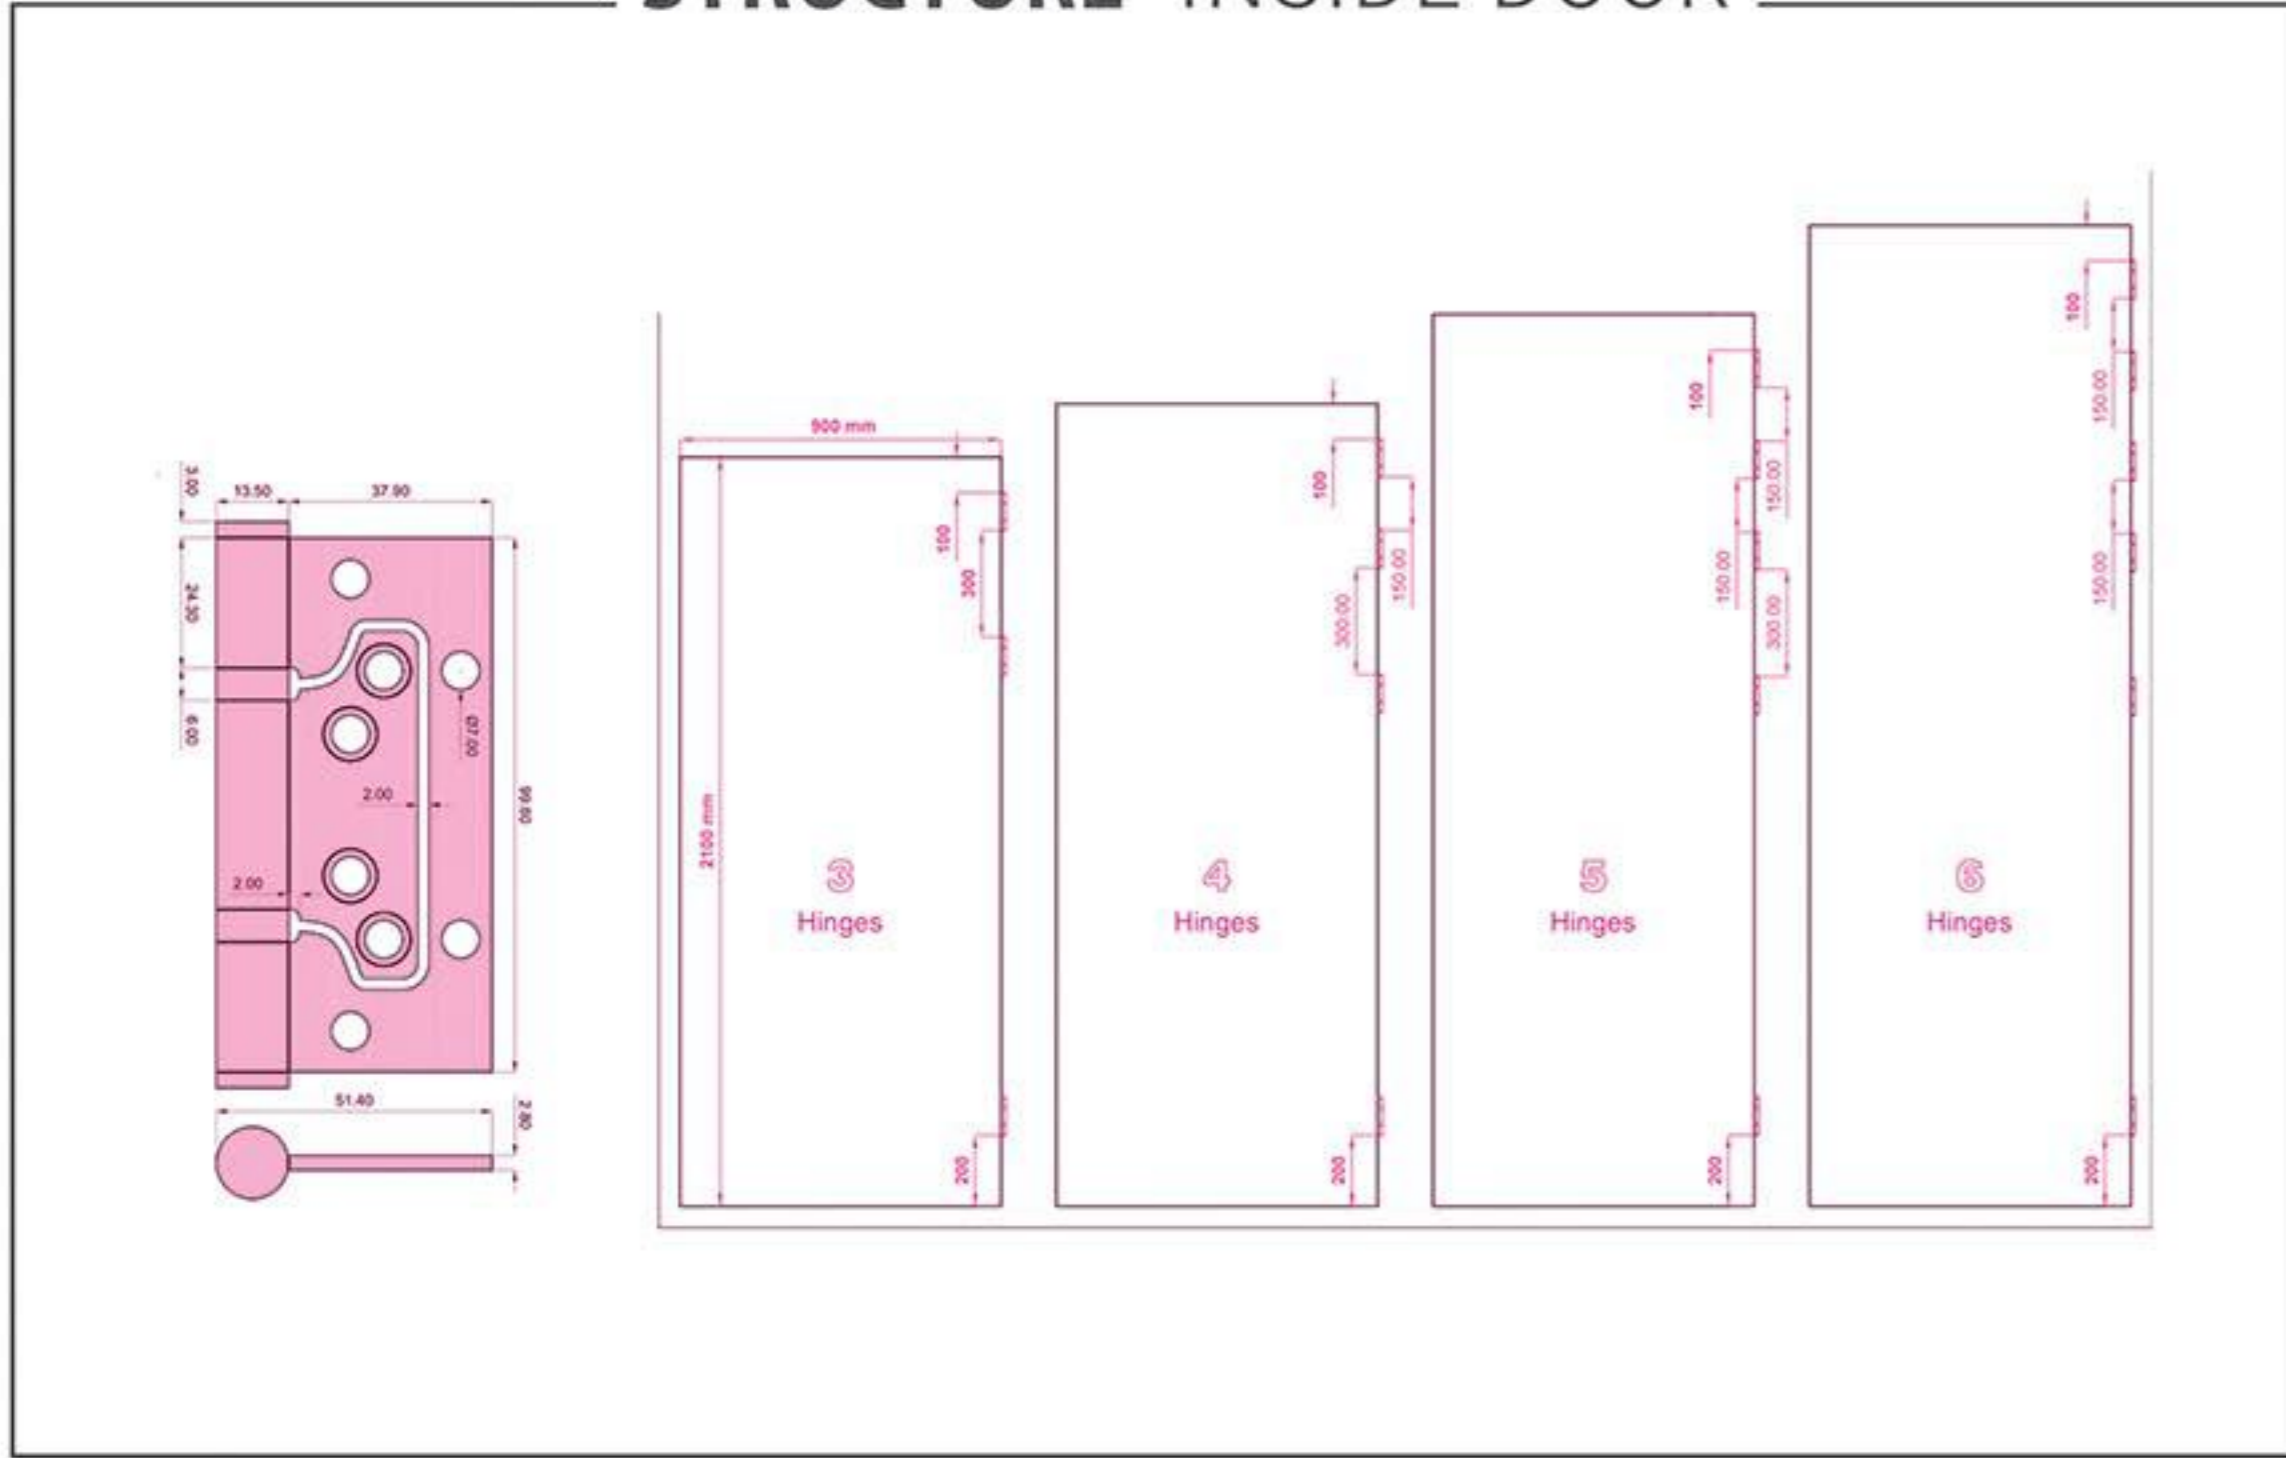

b&z TECHNICAL PLAN

PIVOT HINGES DOUBLE SWINGING

PIVOT HINGES PLAN TECHNICAL

REBATE EDGE DOOR

HOSPITAL STEEL PLATES

REBATE TECHNICAL PLAN

HOSPITAL PLAN TECHNICAL

STRUCTURE INSIDE DOOR

MDF

WPC

INSTALLATION SITE REQUIREMENTS

OPENING DOOR PLAN TECHNICAL

INSTALLATION SITE REQUIREMENTS

Wall Jamb

STRUCTURE INSIDE DOOR

PIVOT HINGES DOUBLE SWINGING