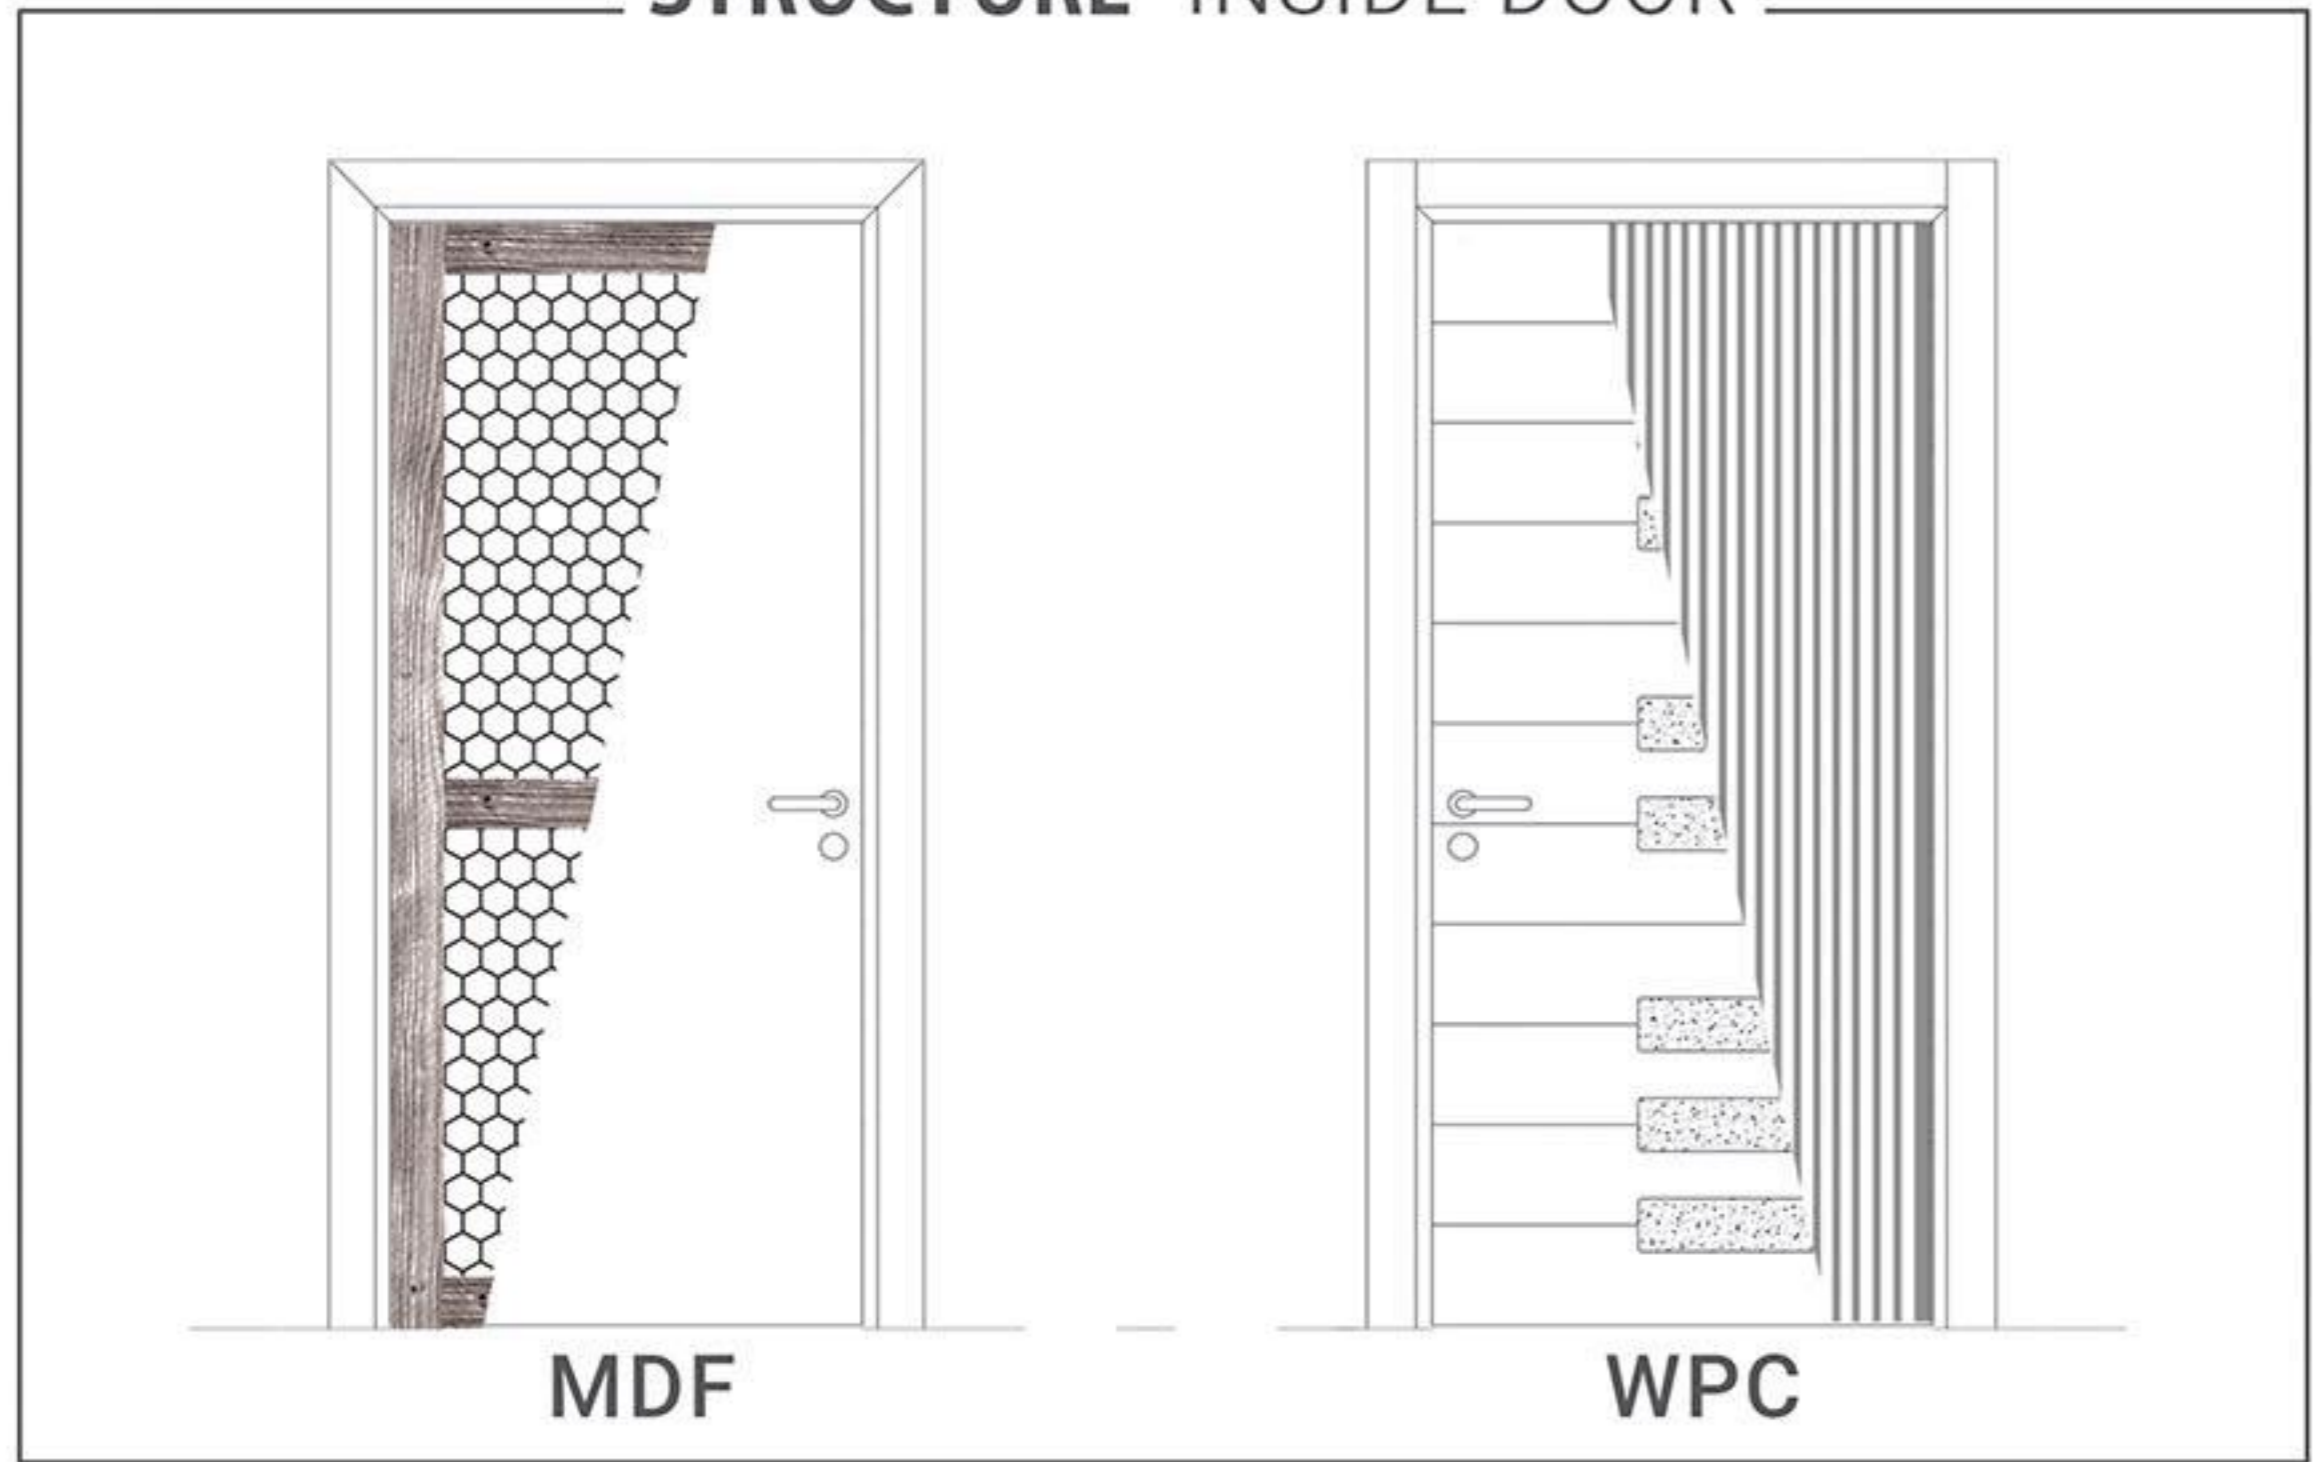

ALUMINIUM
ARCHITRAVE
FOR
DOOR FRAME

DOOR DESIGN / HOSPITAL
DOOR FRAME / MODERN
DOOR STANDARD SIZE / 900 X 2100 mm
CUSTOMIZE SIZES:
WIDTH / 600 TO 1200 mm
HEIGHT / 2000 TO 2800 mm

TECHNICAL STRUCTURE

MODERN FRAME 120mm

MODERN FRAME 180mm

REBATE FRAME 120mm

REBATE FRAME 180mm

MODERN FRAME 240mm

C FRAME SECTION

REBATE FRAME 240mm

C FRAME PLAN TECHNICAL

b&z NEW GLASS FRAME PROFILE

b&z TECHNICAL PLAN

PIVOT HINGES DOUBLE SWINGING

PIVOT HINGES PLAN TECHNICAL

REBATE EDGE DOOR

HOSPITAL STEEL PLATES

REBATE TECHNICAL PLAN

HOSPITAL PLAN TECHNICAL

STRUCTURE INSIDE DOOR

MDF

WPC

INSTALLATION SITE REQUIREMENTS

OPENING DOOR PLAN TECHNICAL

INSTALLATION SITE REQUIREMENTS

Wall Jamb

STRUCTURE INSIDE DOOR

PIVOT HINGES DOUBLE SWINGING