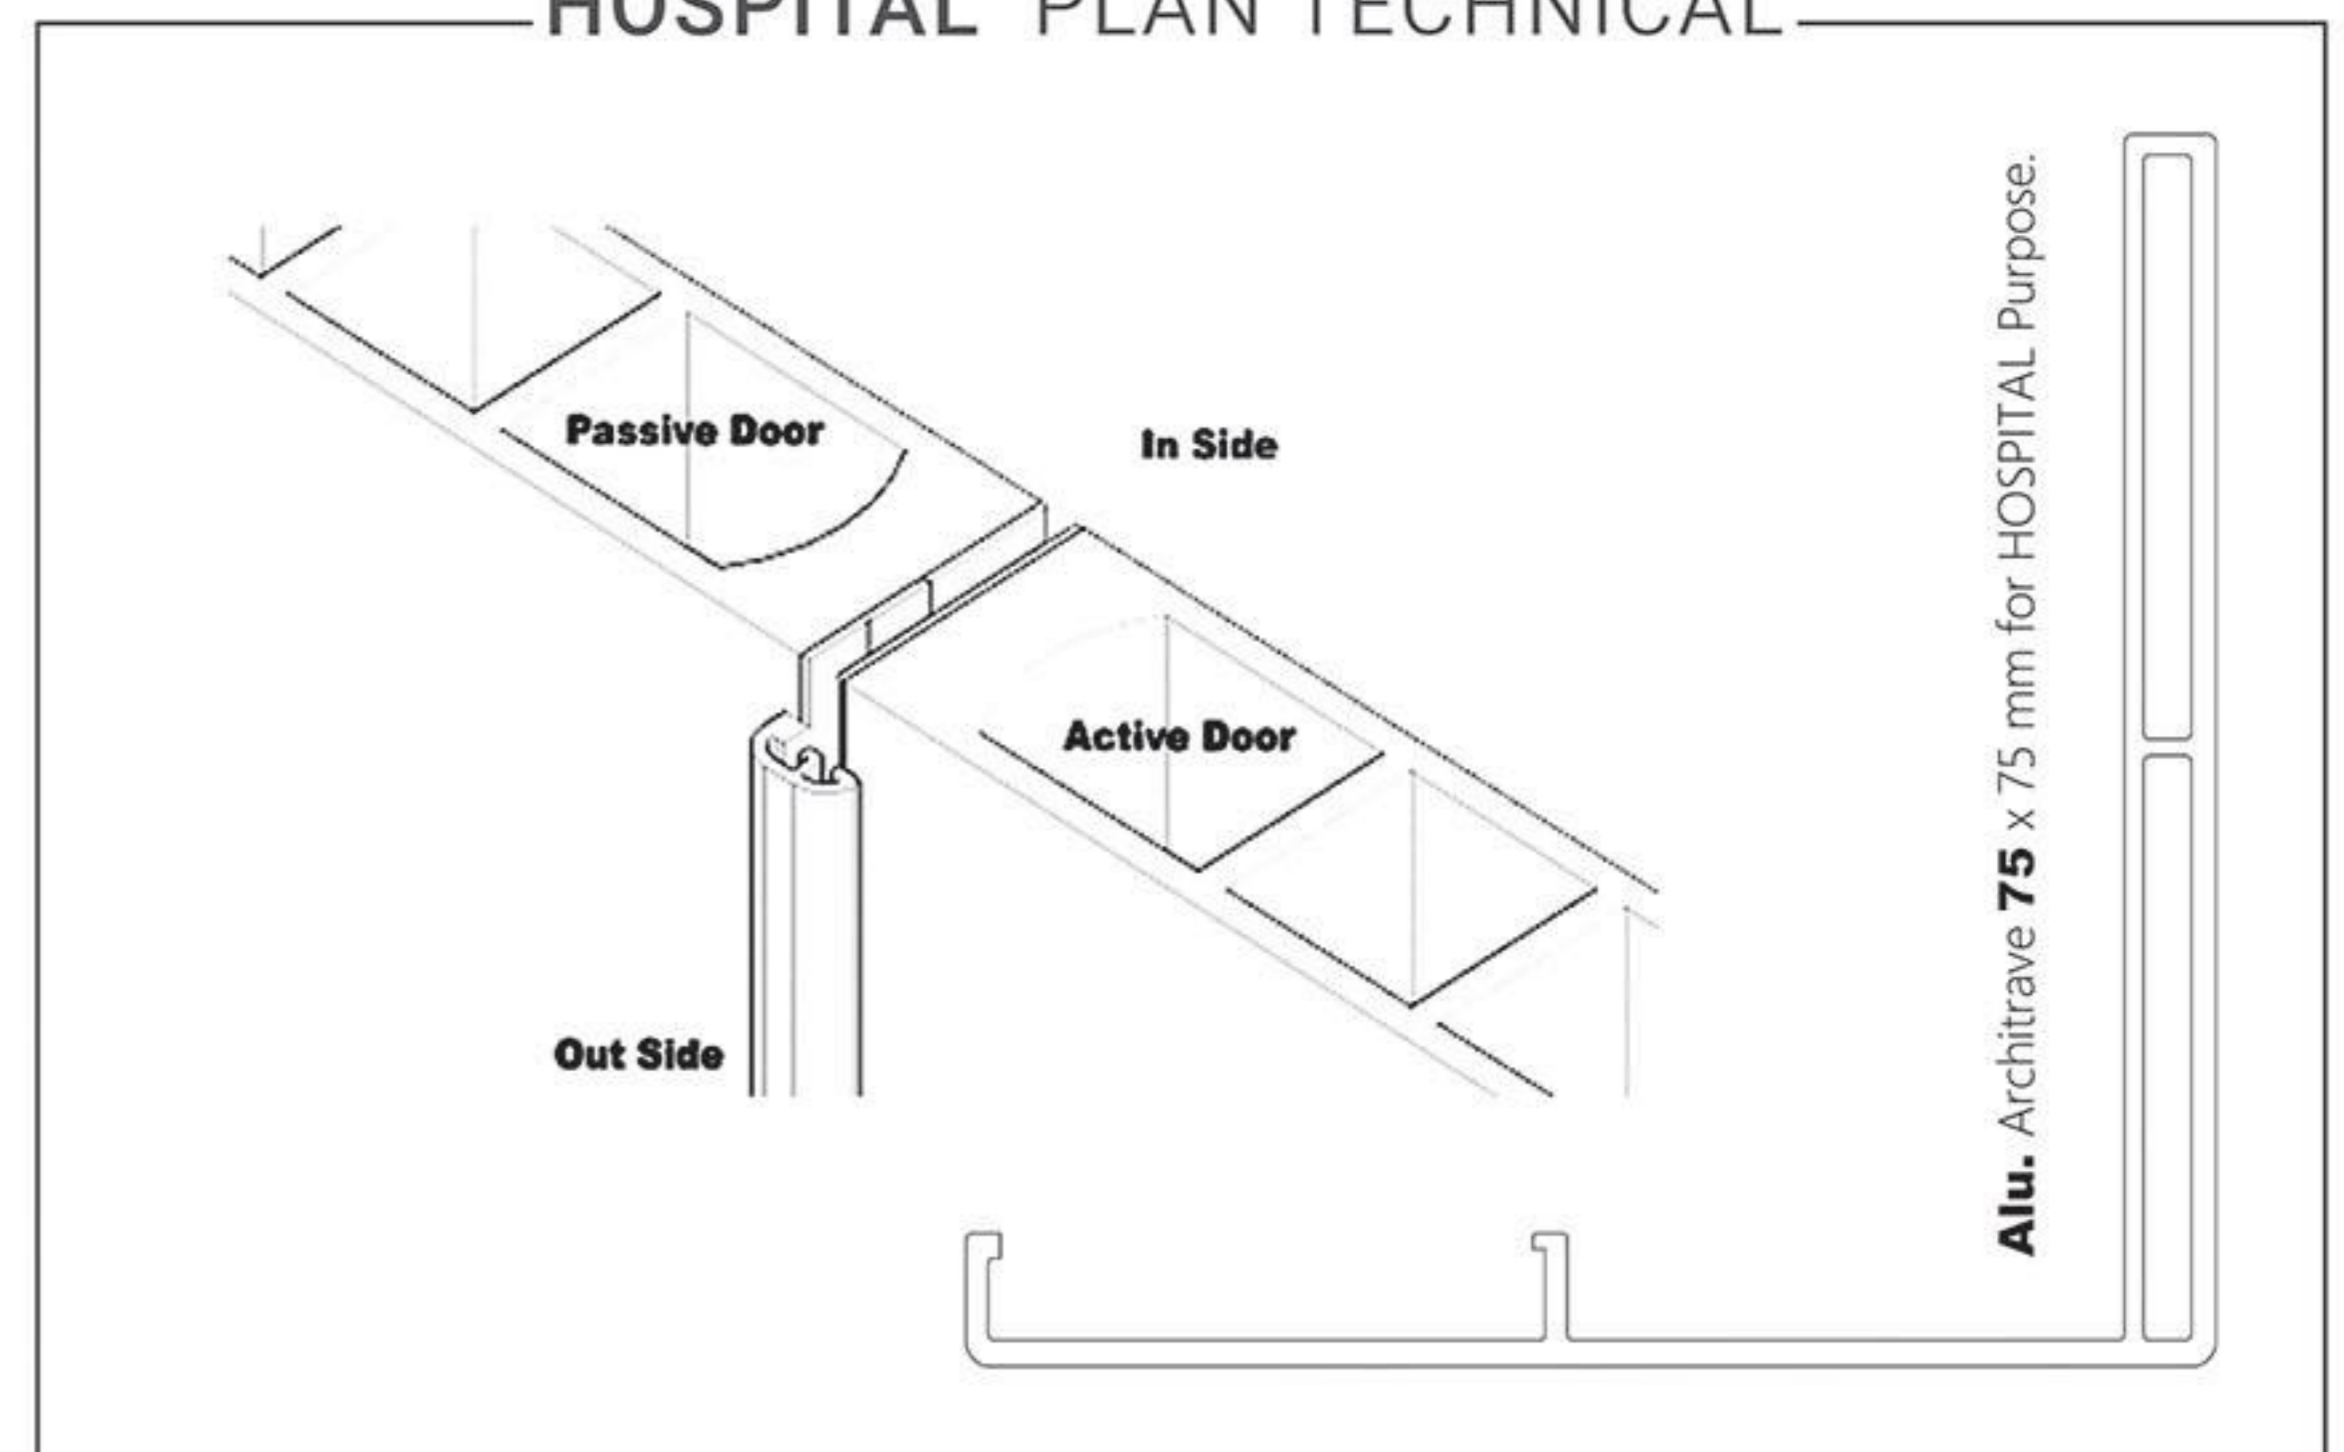

b&z TECHNICAL PLAN

PIVOT HINGES DOUBLE SWINGING

PIVOT HINGES PLAN TECHNICAL

REBATE EDGE DOOR

HOSPITAL STEEL PLATES

REBATE TECHNICAL PLAN

HOSPITAL PLAN TECHNICAL

STRUCTURE INSIDE DOOR

MDF

WPC

INSTALLATION SITE REQUIREMENTS

OPENING DOOR PLAN TECHNICAL

INSTALLATION SITE REQUIREMENTS

Wall Jamb

STRUCTURE INSIDE DOOR

PIVOT HINGES DOUBLE SWINGING