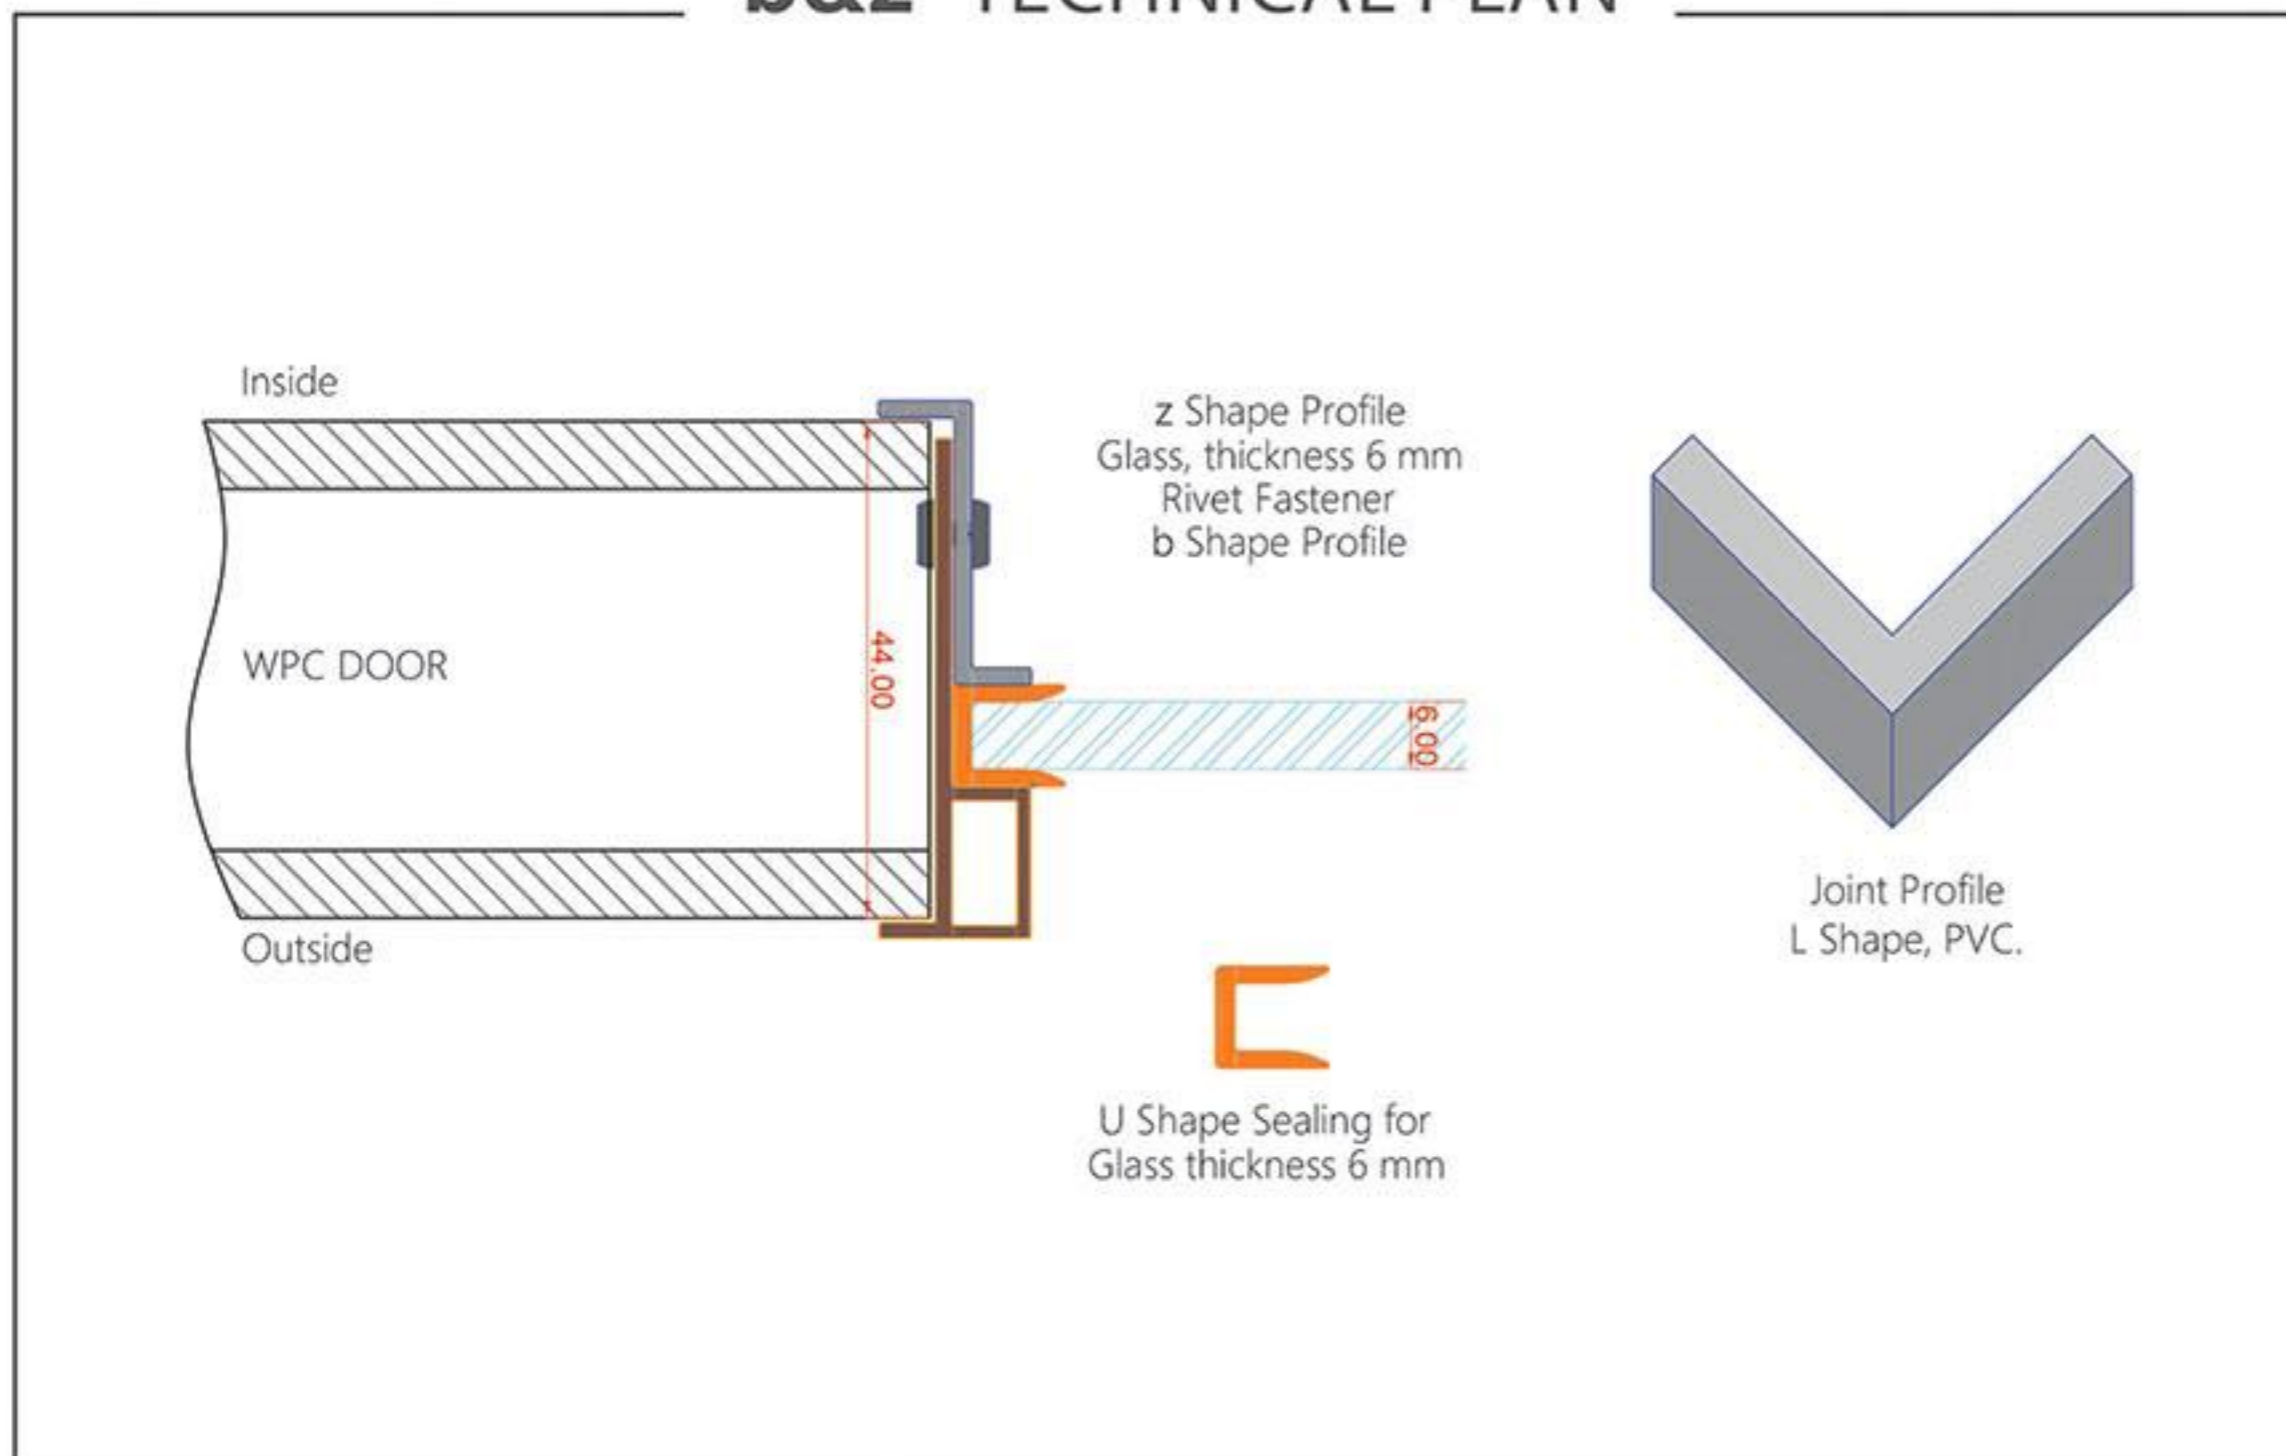

ALUMINIUM
ARCHITRAVE
FOR
DOOR FRAME

DOOR DESIGN / HOSPITAL
DOOR FRAME / MODERN
DOOR STANDARD SIZE / 900 X 2100 mm
CUSTOMIZE SIZES:
WIDTH / 600 TO 1200 mm
HEIGHT / 2000 TO 2800 mm

TECHNICAL STRUCTURE

MODERN FRAME 120mm

MODERN FRAME 180mm

REBATE FRAME 120mm

REBATE FRAME 180mm

MODERN FRAME 240mm

C FRAME SECTION

REBATE FRAME 240mm

C FRAME PLAN TECHNICAL

b&z NEW GLASS FRAME PROFILE

b&z TECHNICAL PLAN

PIVOT HINGES DOUBLE SWINGING

PIVOT HINGES PLAN TECHNICAL

REBATE EDGE DOOR

HOSPITAL STEEL PLATES

REBATE TECHNICAL PLAN

HOSPITAL PLAN TECHNICAL

STRUCTURE INSIDE DOOR