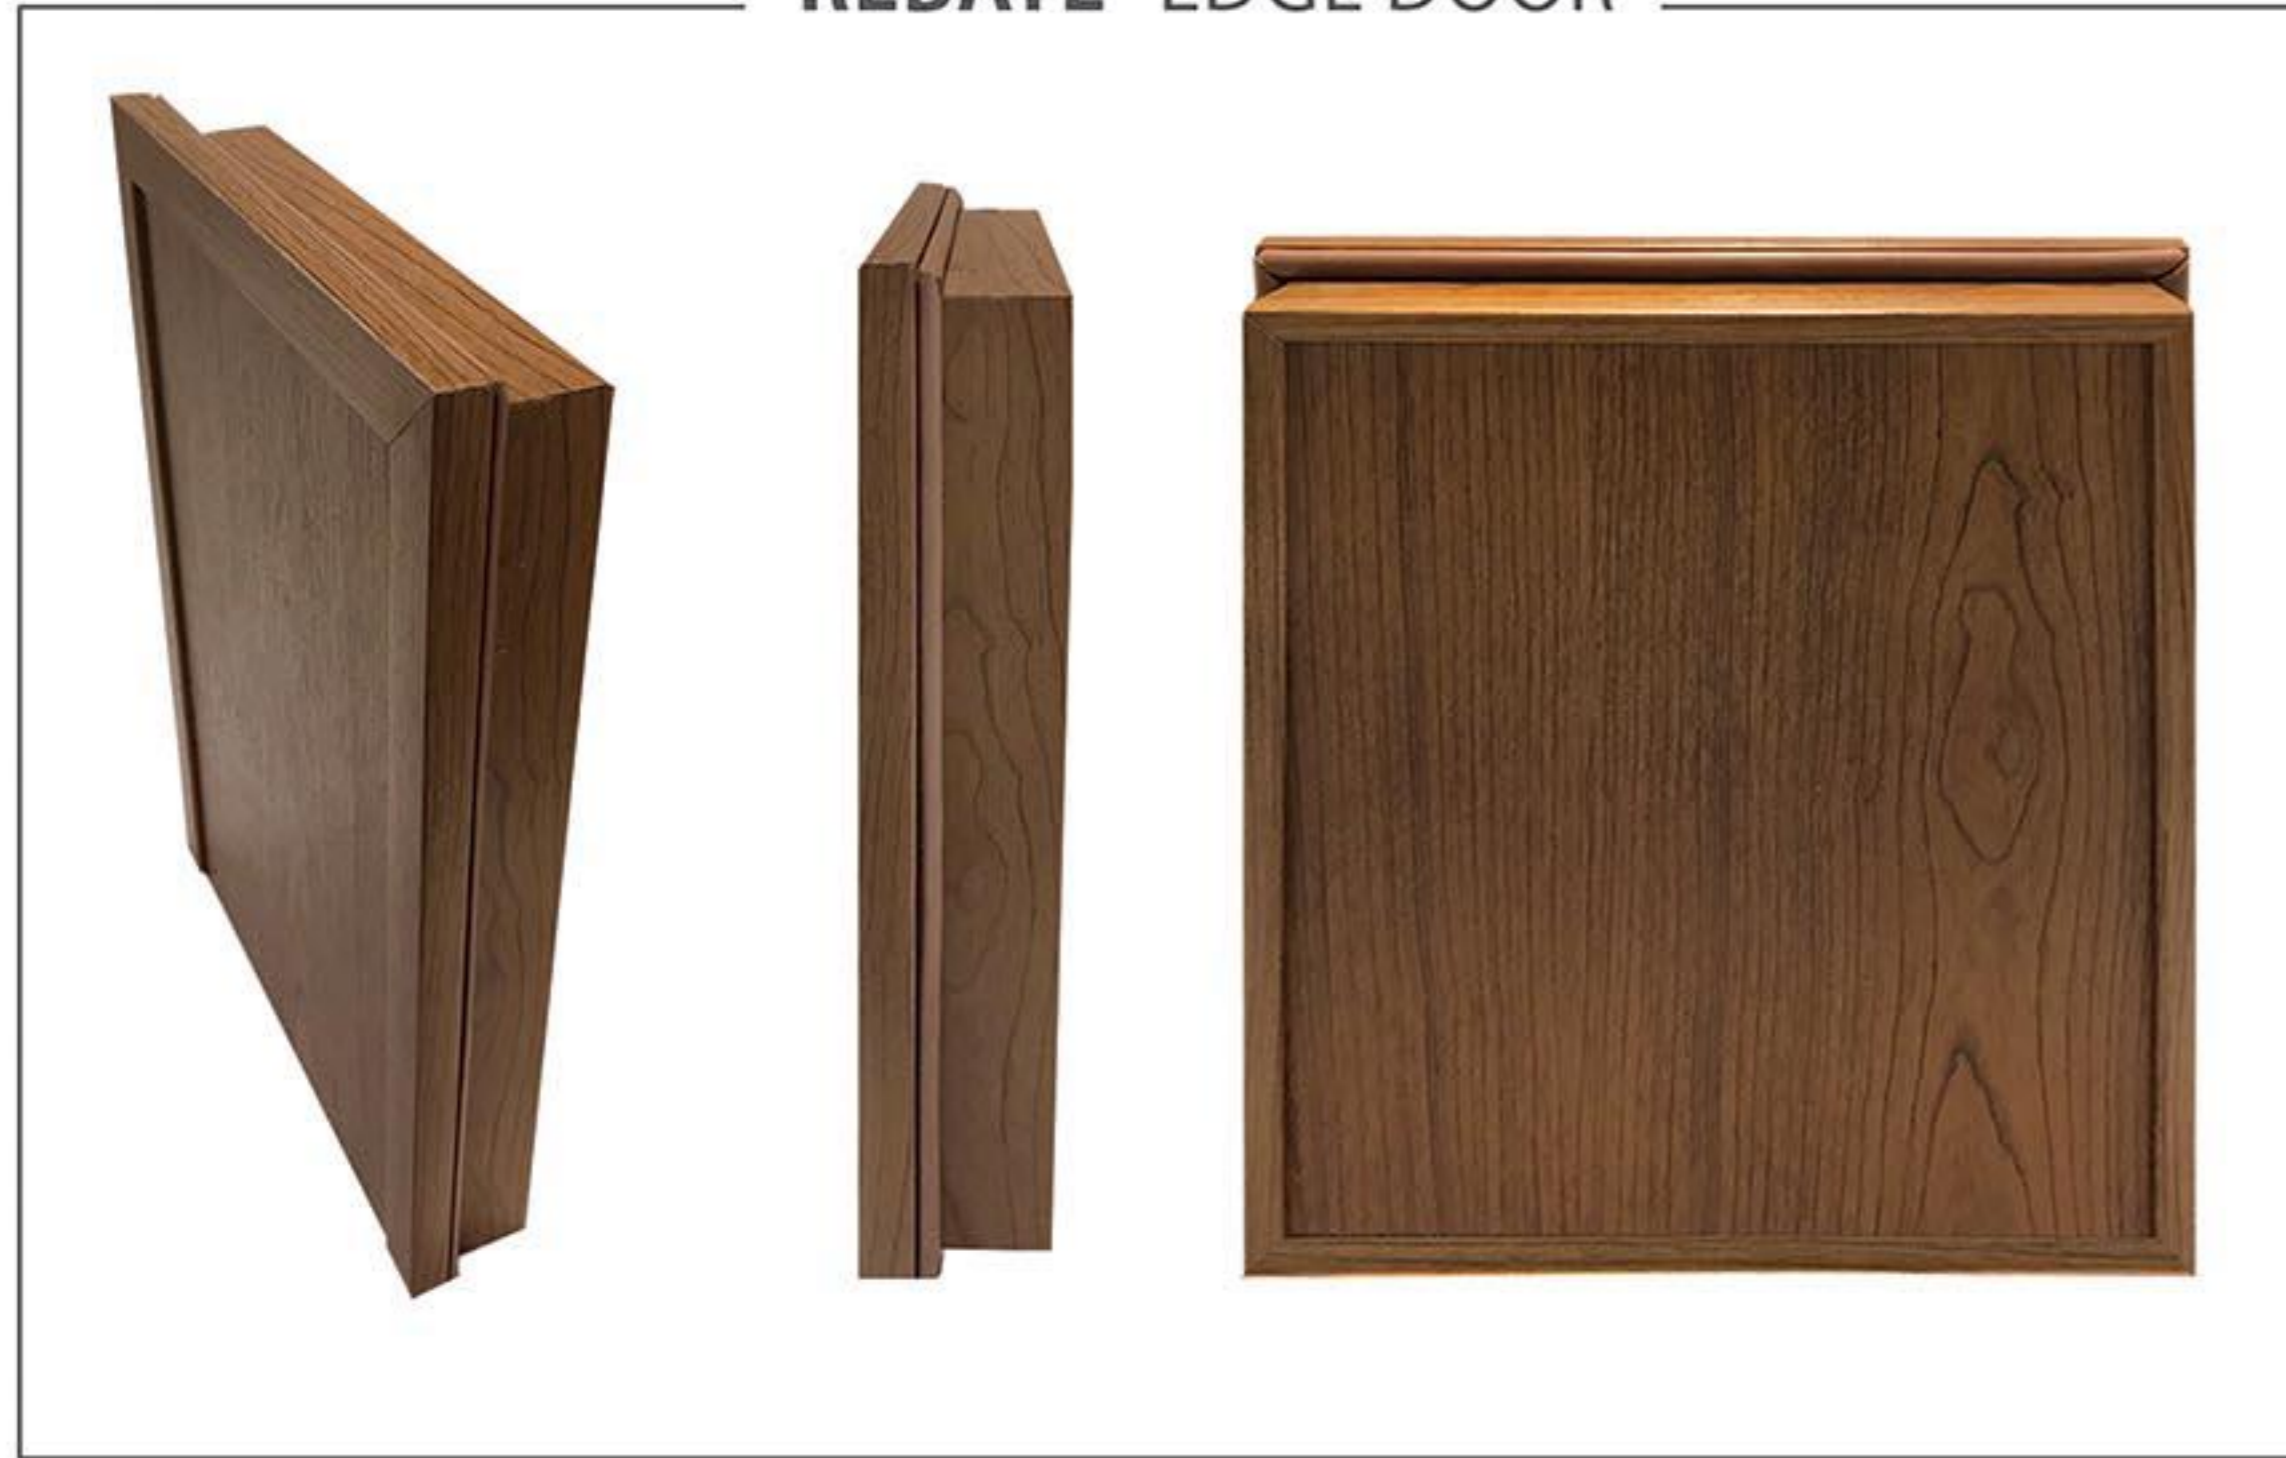

b&z TECHNICAL PLAN

PIVOT HINGES DOUBLE SWINGING

PIVOT HINGES PLAN TECHNICAL

REBATE EDGE DOOR

HOSPITAL STEEL PLATES

REBATE TECHNICAL PLAN

HOSPITAL PLAN TECHNICAL

STRUCTURE INSIDE DOOR