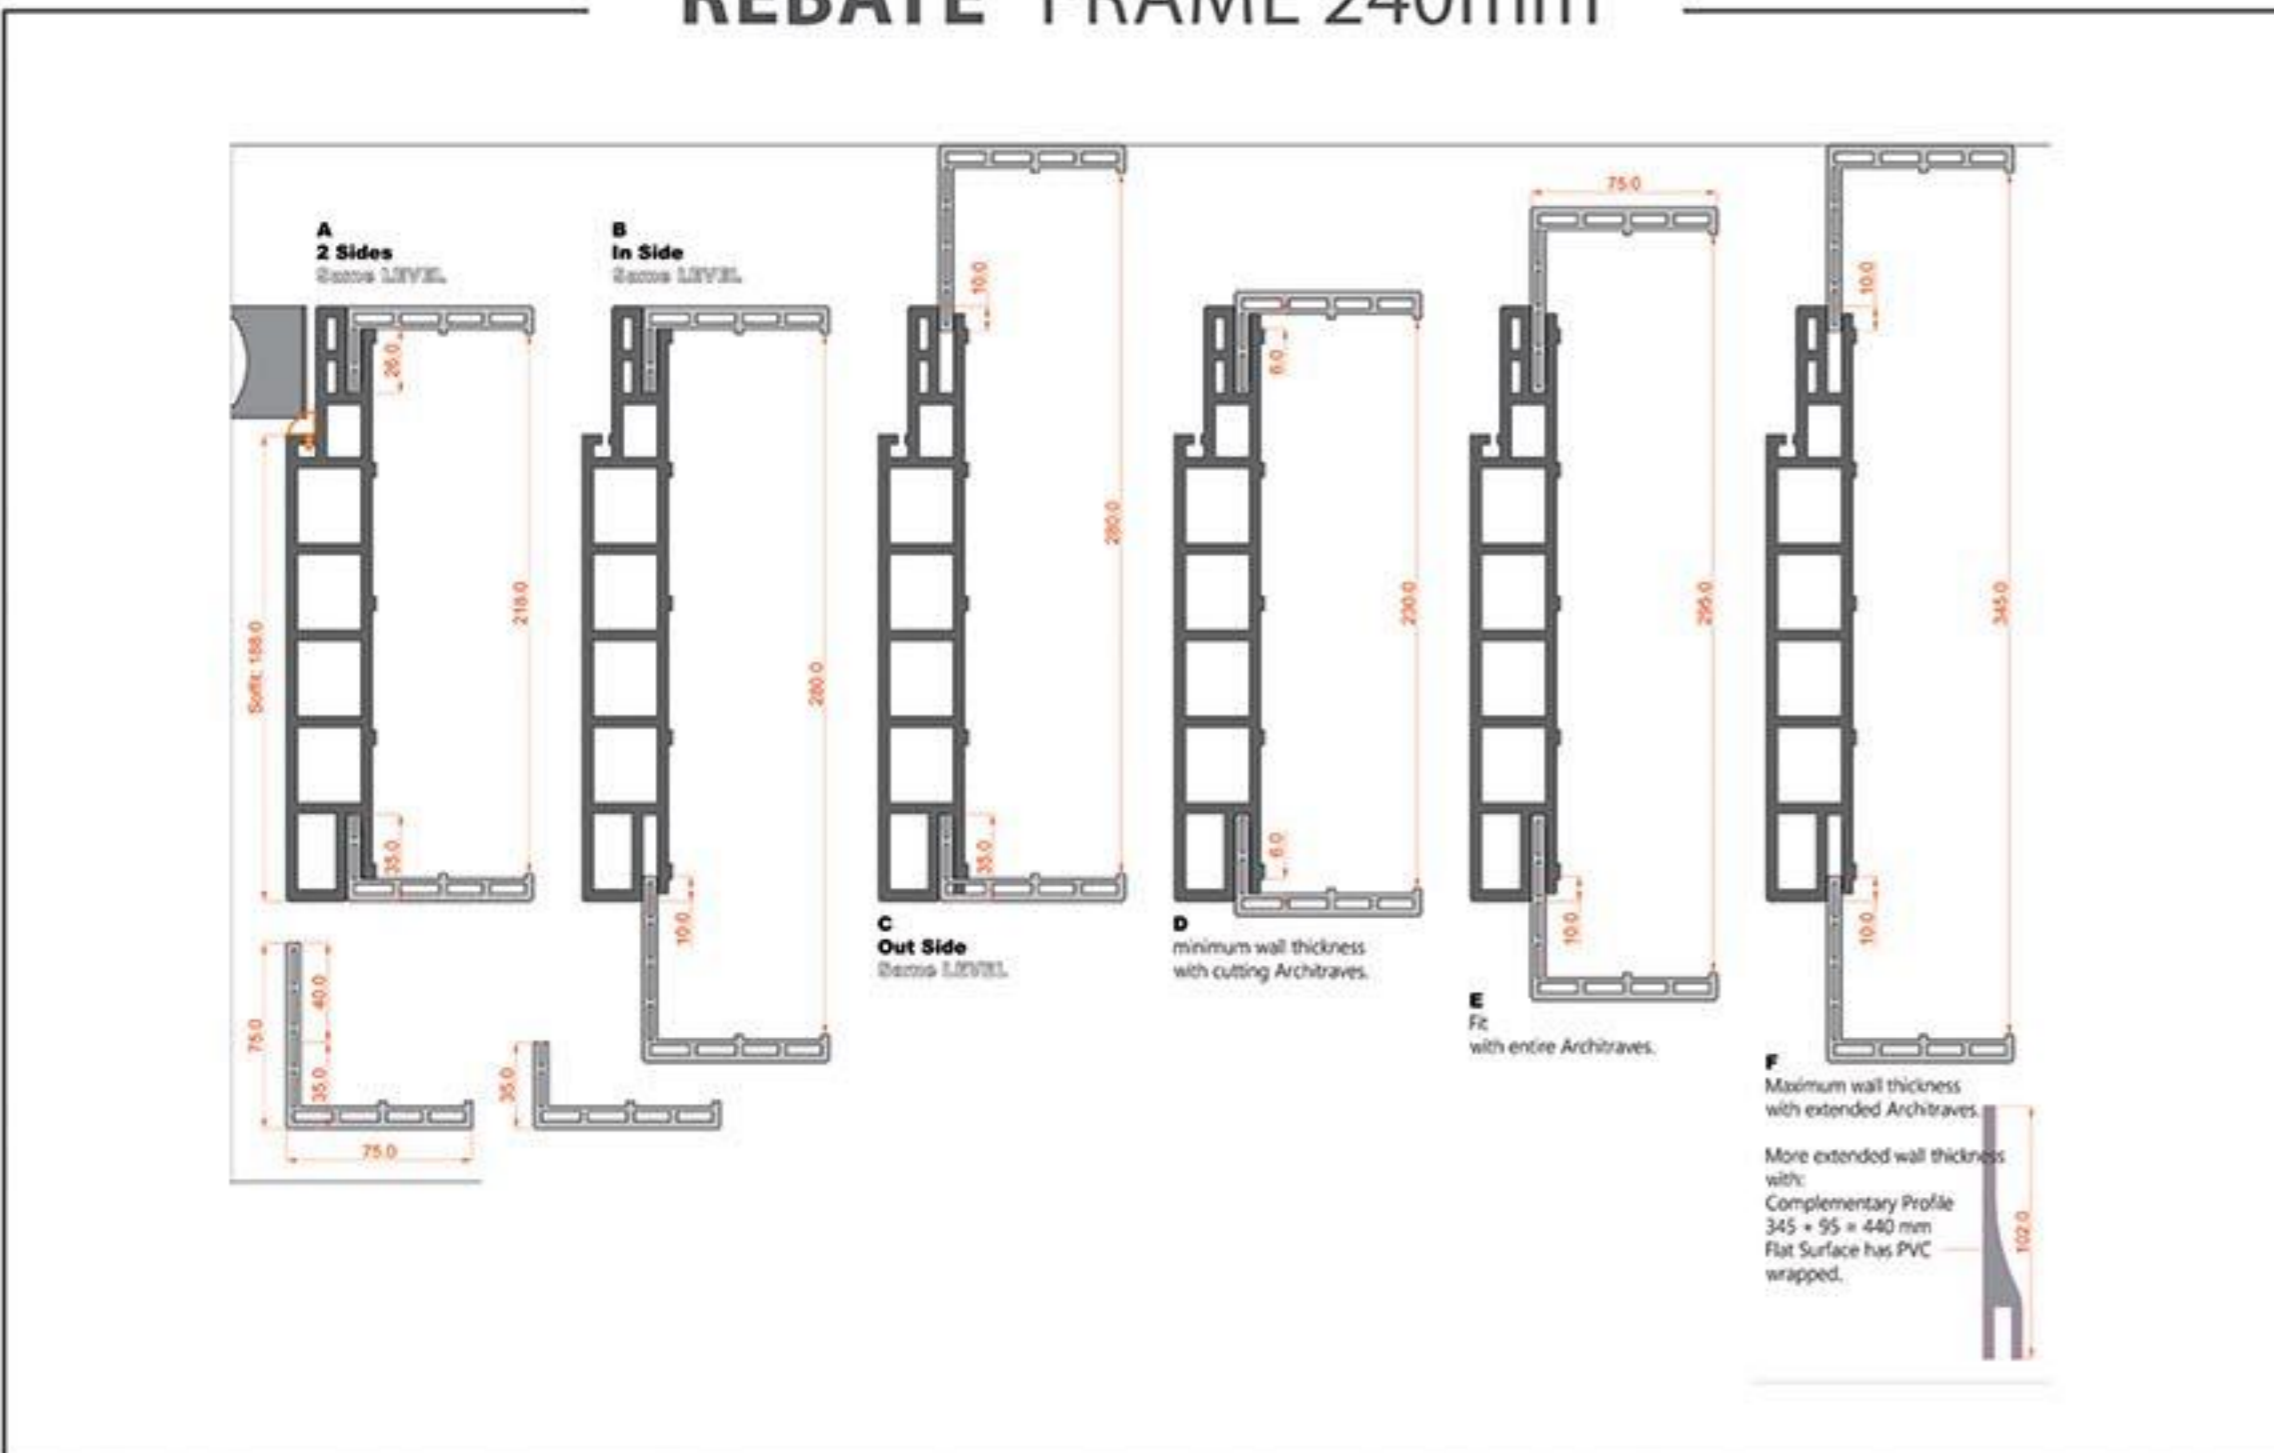

ALUMINIUM
ARCHITRAVE
FOR
DOOR FRAME

DOOR DESIGN / HOSPITAL
DOOR FRAME / MODERN
DOOR STANDARD SIZE / 900 X 2100 mm
CUSTOMIZE SIZES:
WIDTH / 600 TO 1200 mm
HEIGHT / 2000 TO 2800 mm

TECHNICAL STRUCTURE

MODERN FRAME 120mm

MODERN FRAME 180mm

REBATE FRAME 120mm

REBATE FRAME 180mm

MODERN FRAME 240mm

C FRAME SECTION

REBATE FRAME 240mm

C FRAME PLAN TECHNICAL

b&z NEW GLASS FRAME PROFILE

b&z TECHNICAL PLAN

PIVOT HINGES DOUBLE SWINGING

PIVOT HINGES PLAN TECHNICAL

REBATE EDGE DOOR

HOSPITAL STEEL PLATES

REBATE TECHNICAL PLAN

HOSPITAL PLAN TECHNICAL

STRUCTURE INSIDE DOOR