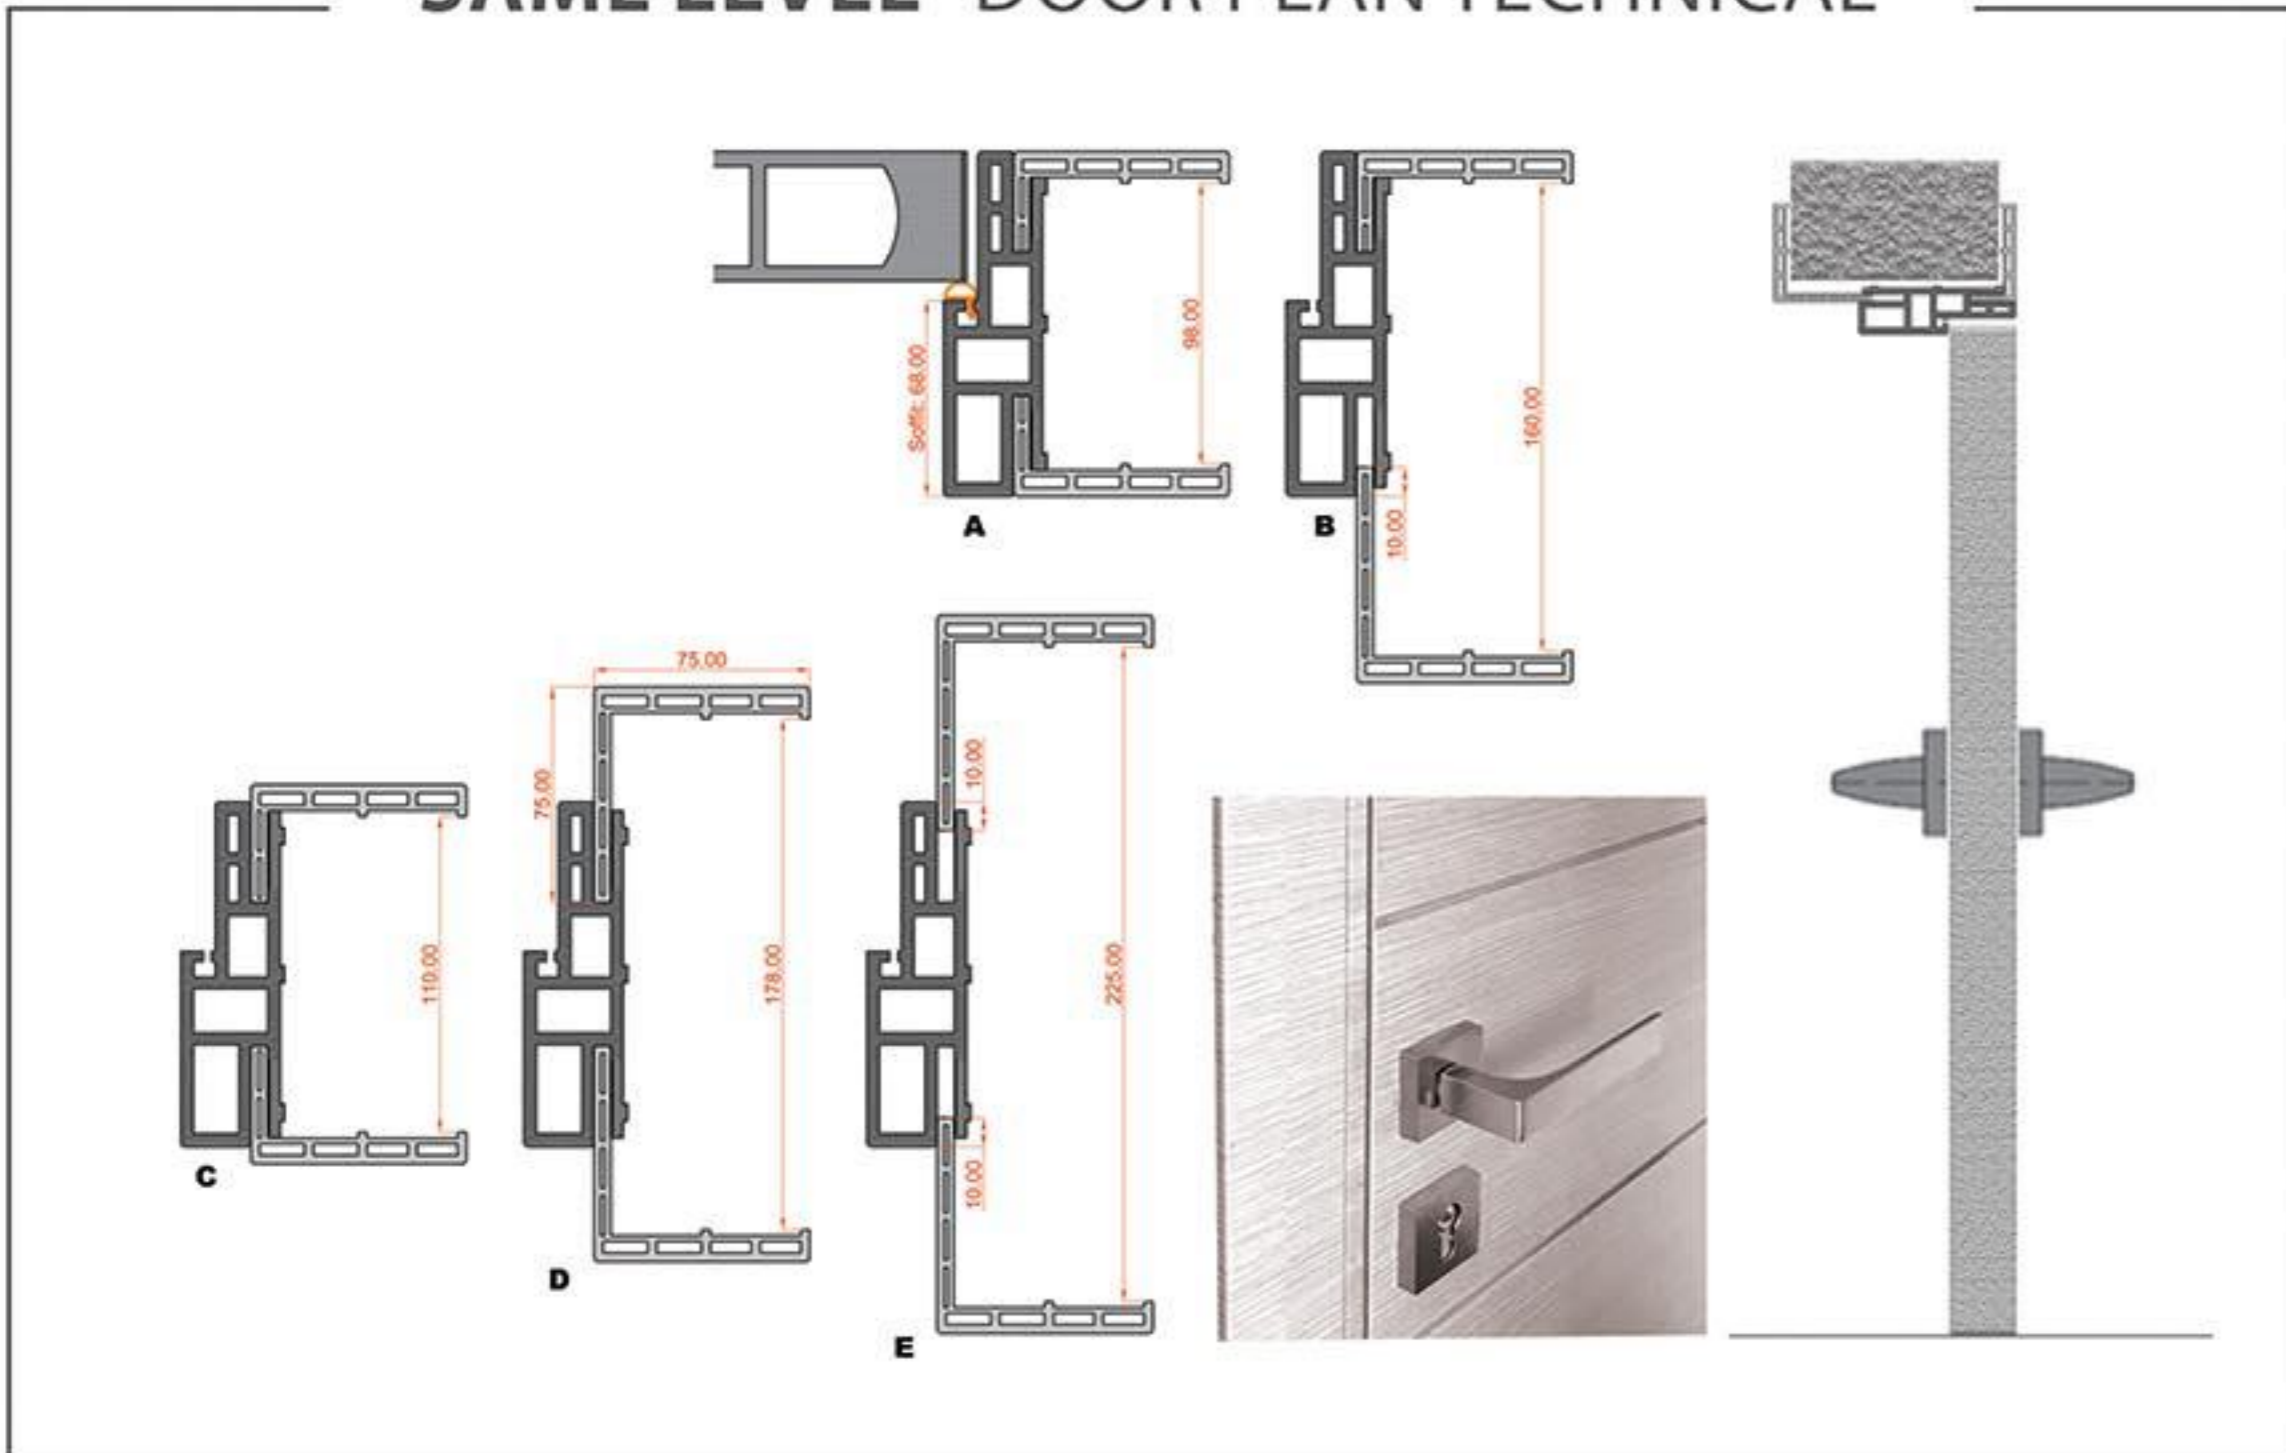

SAME LEVEL DOOR PLAN TECHNICAL