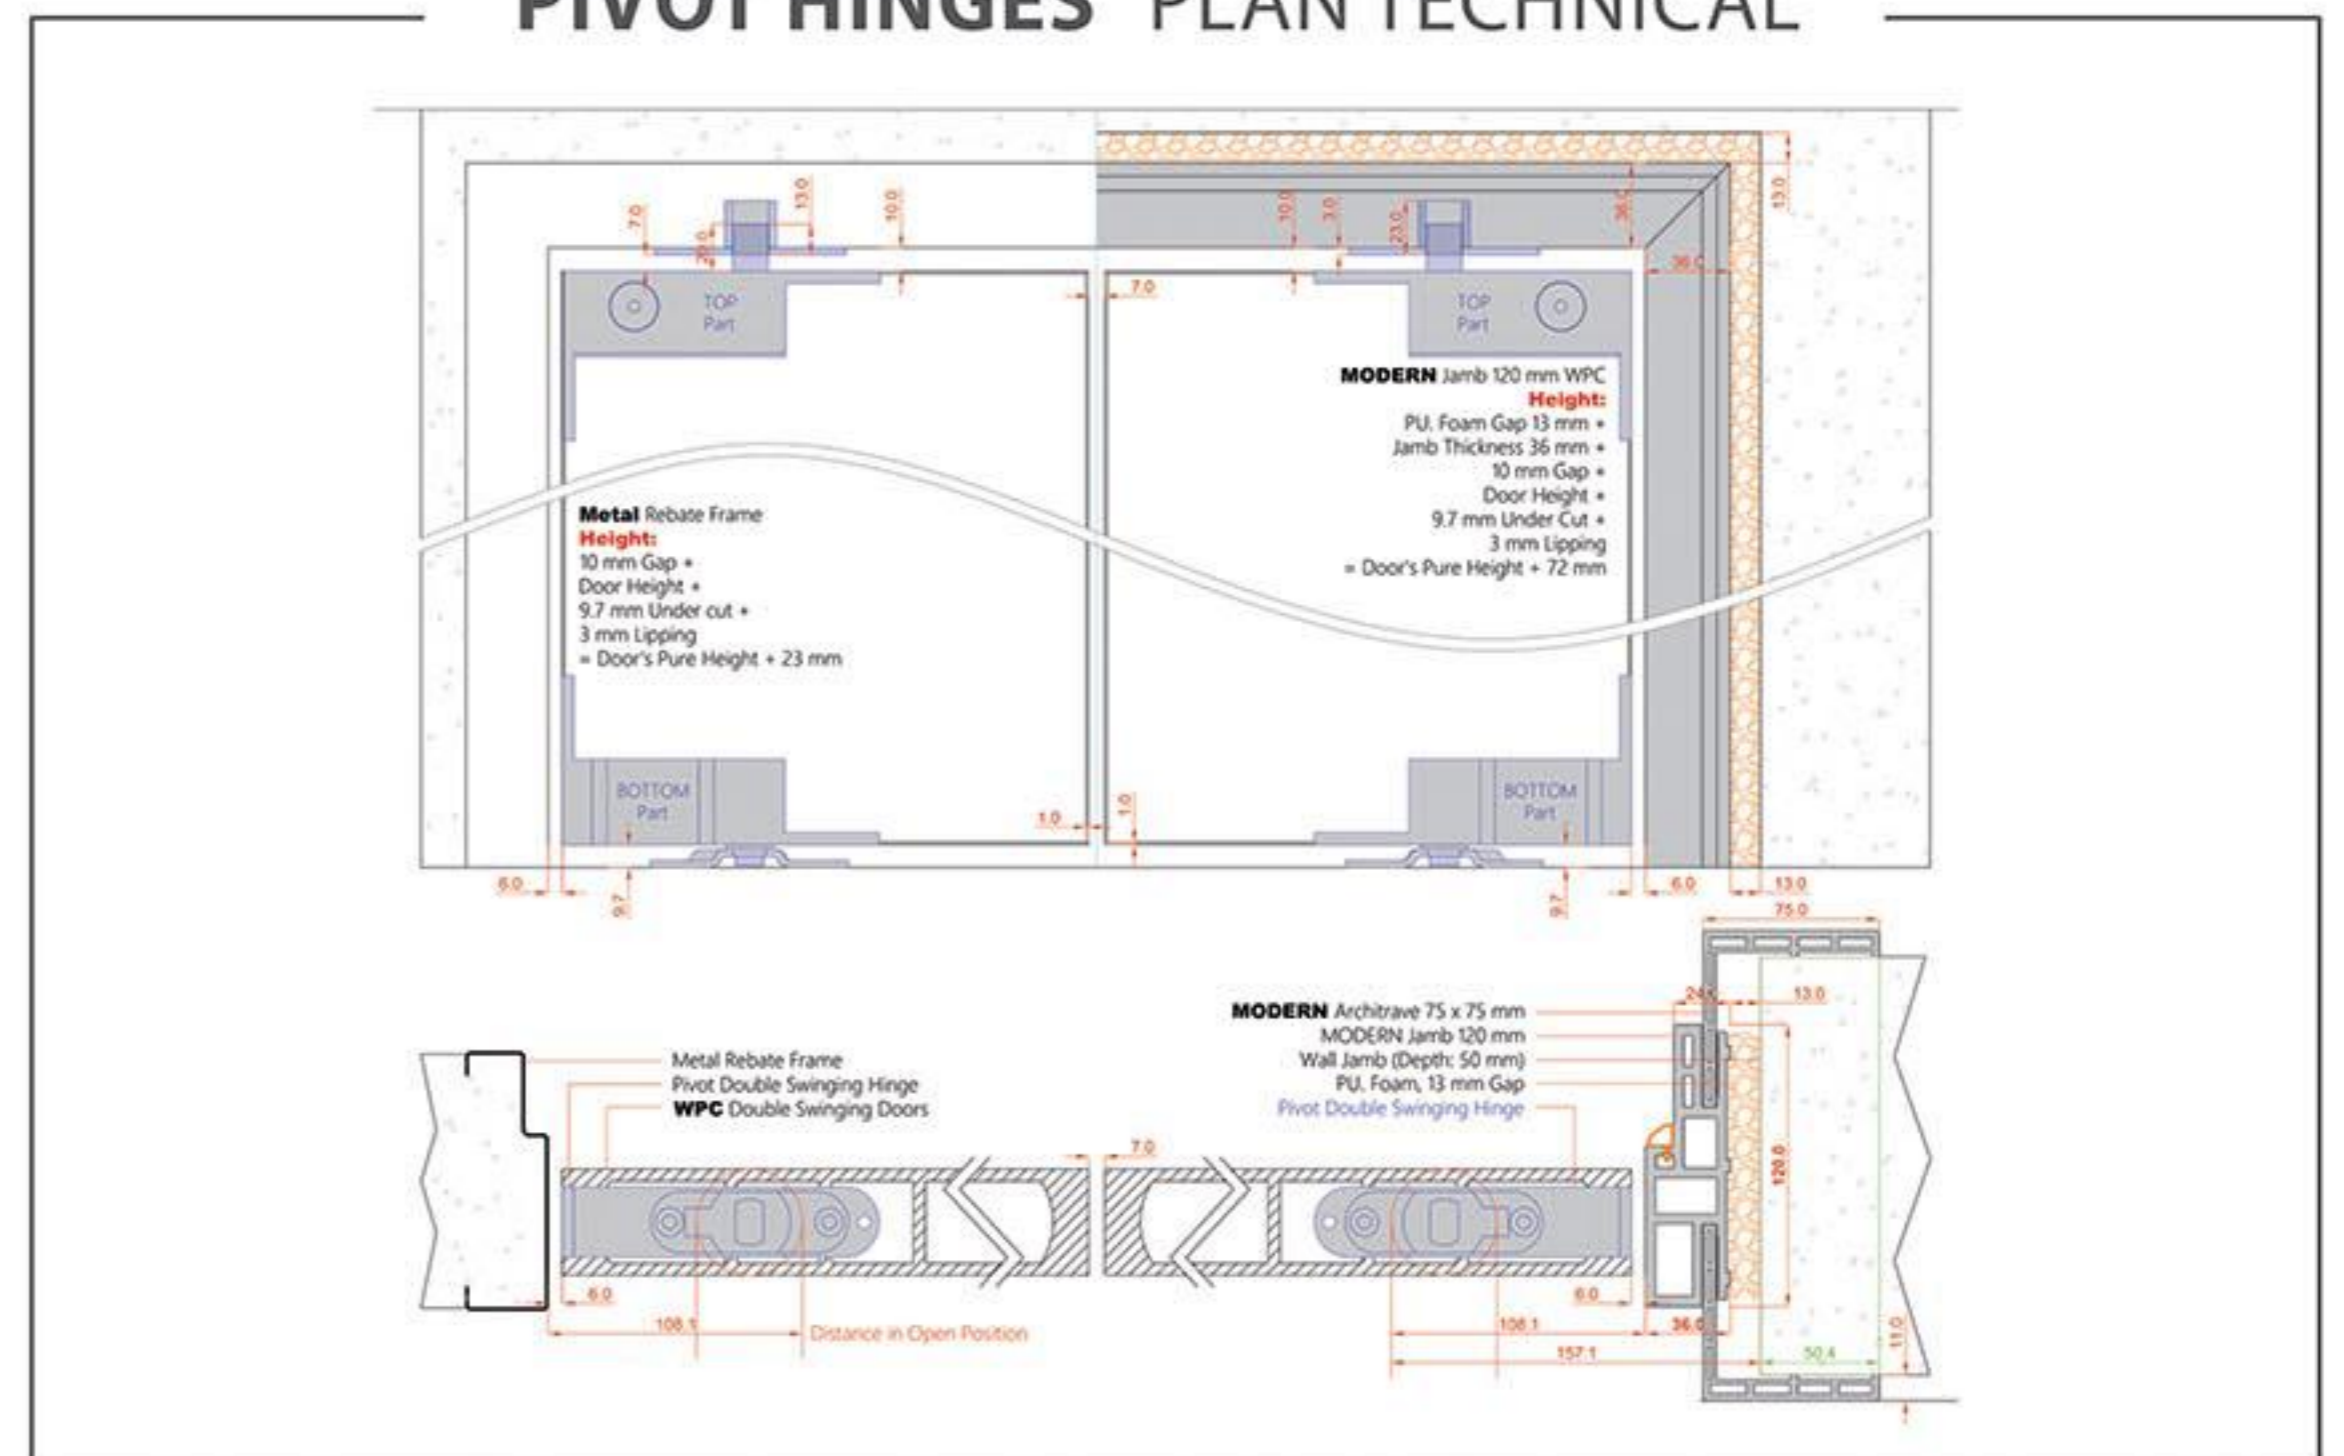

b&z TECHNICAL PLAN

PIVOT HINGES DOUBLE SWINGING

PIVOT HINGES PLAN TECHNICAL

REBATE EDGE DOOR

HOSPITAL STEEL PLATES

REBATE TECHNICAL PLAN

HOSPITAL PLAN TECHNICAL

STRUCTURE INSIDE DOOR