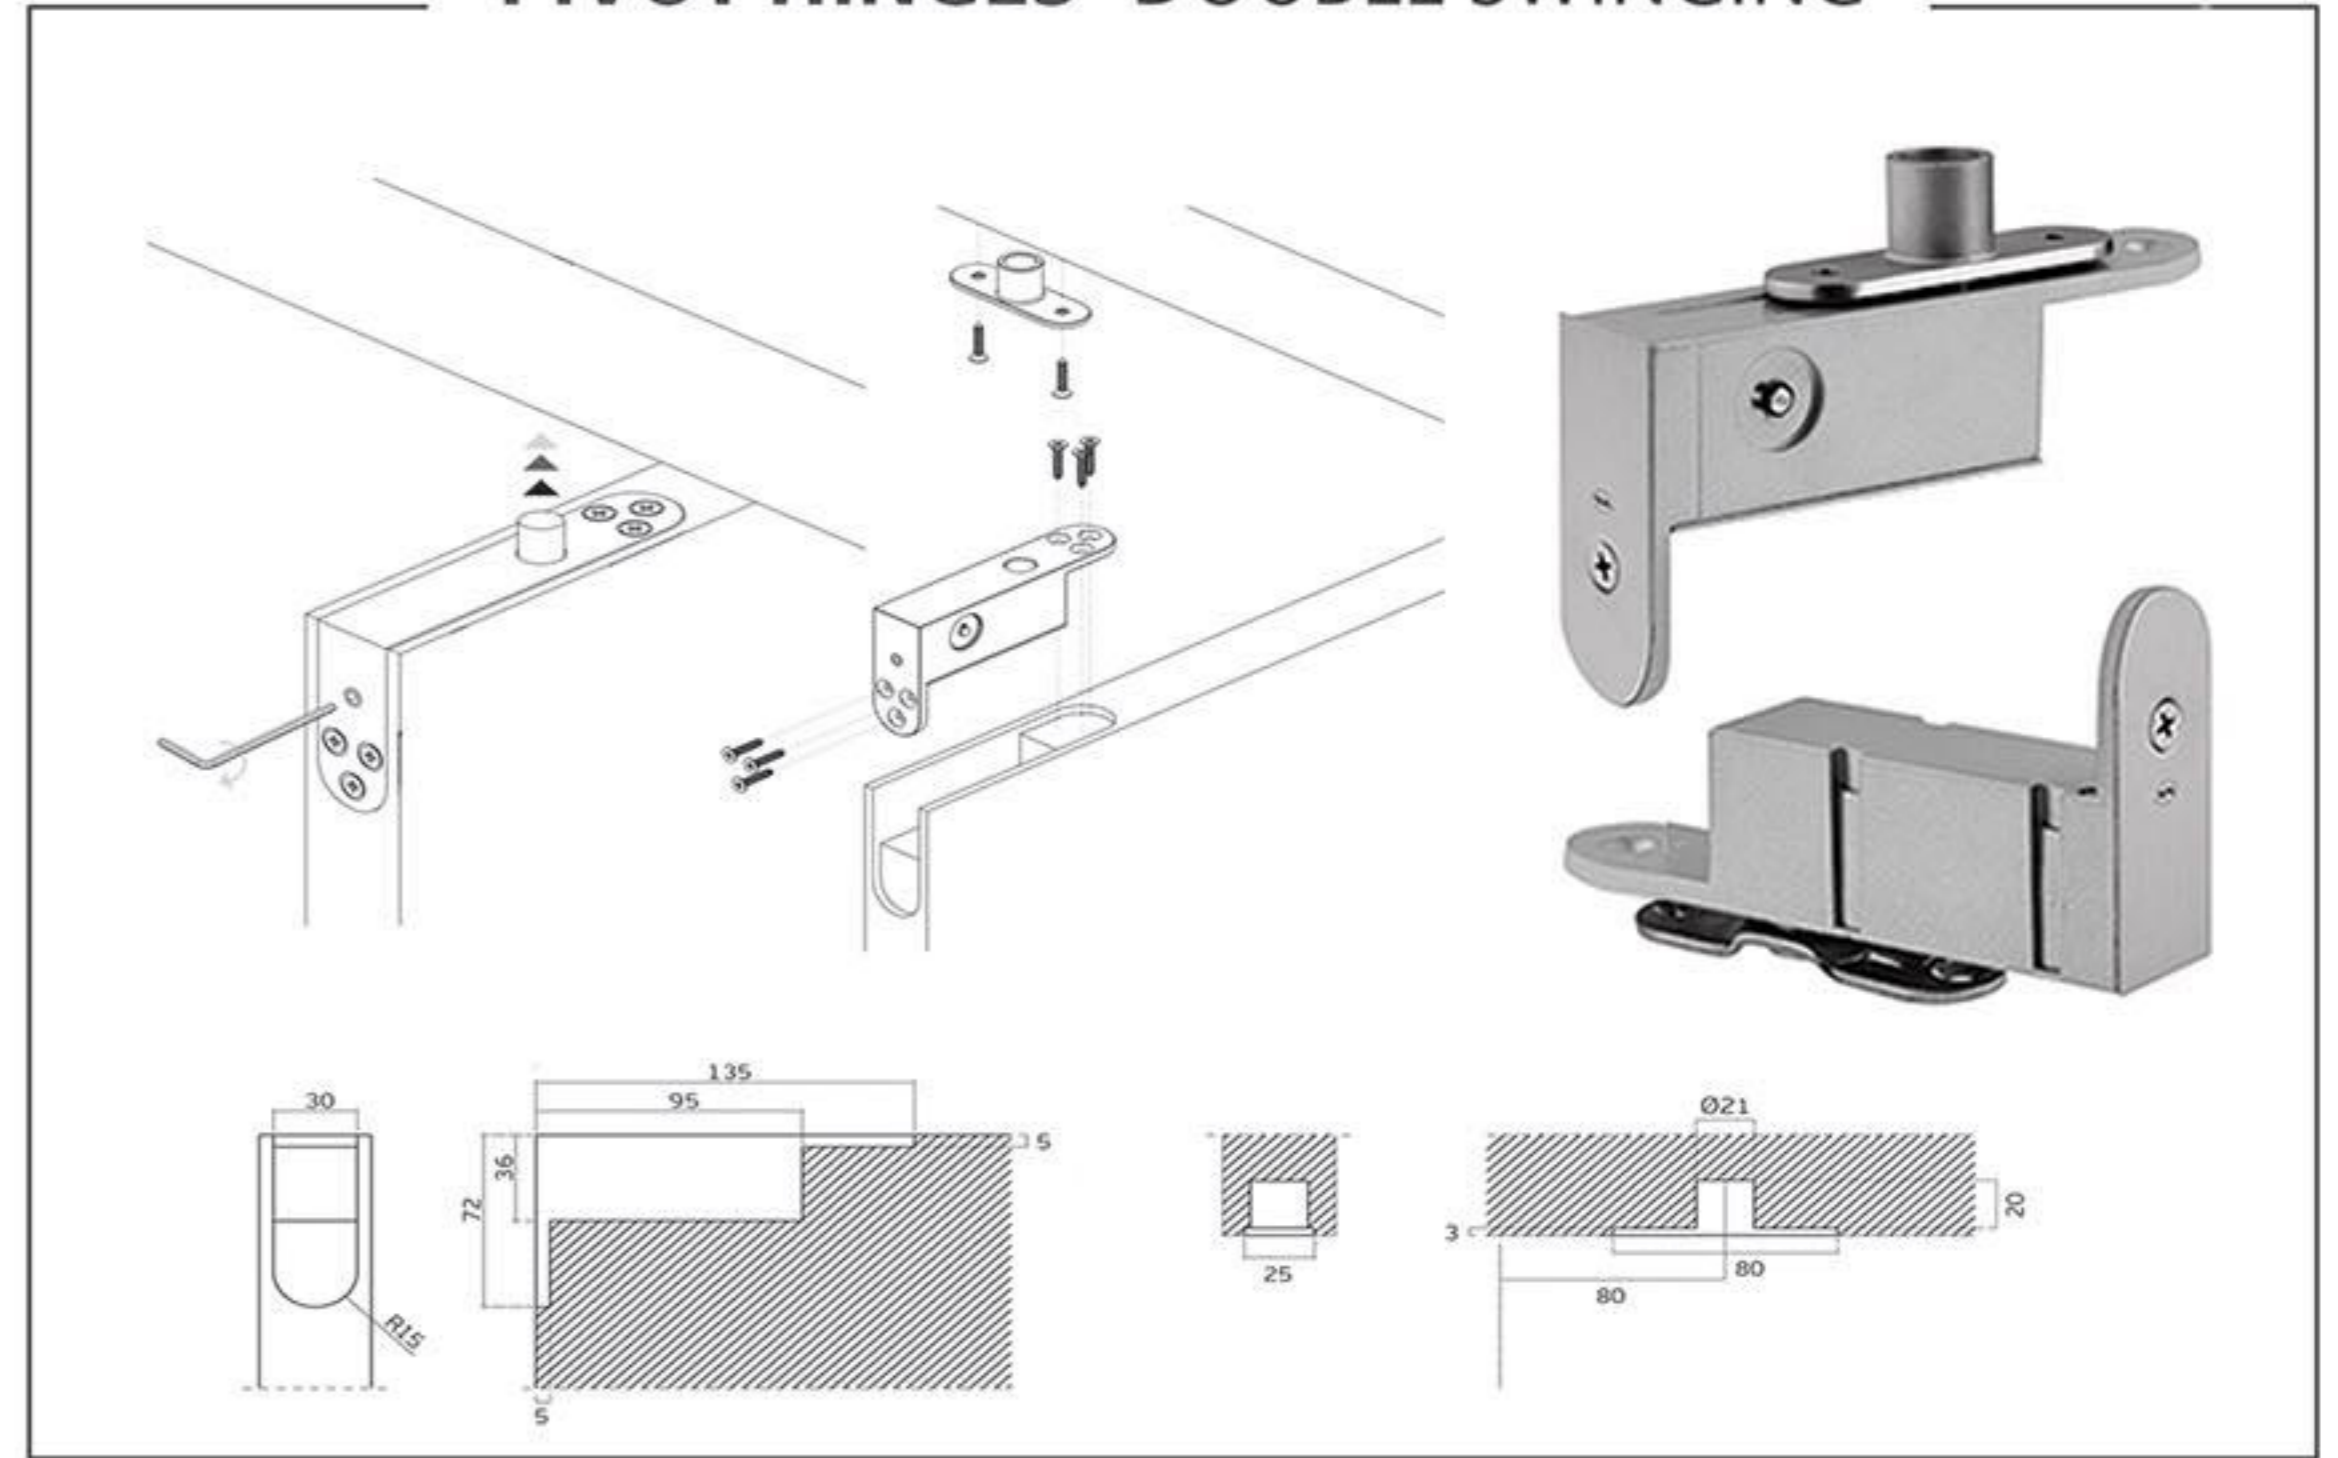

b&z TECHNICAL PLAN

PIVOT HINGES DOUBLE SWINGING

PIVOT HINGES PLAN TECHNICAL

REBATE EDGE DOOR

HOSPITAL STEEL PLATES

REBATE TECHNICAL PLAN

HOSPITAL PLAN TECHNICAL

STRUCTURE INSIDE DOOR

MDF

WPC

INSTALLATION SITE REQUIREMENTS

OPENING DOOR PLAN TECHNICAL

INSTALLATION SITE REQUIREMENTS

Wall Jamb

STRUCTURE INSIDE DOOR

PIVOT HINGES DOUBLE SWINGING