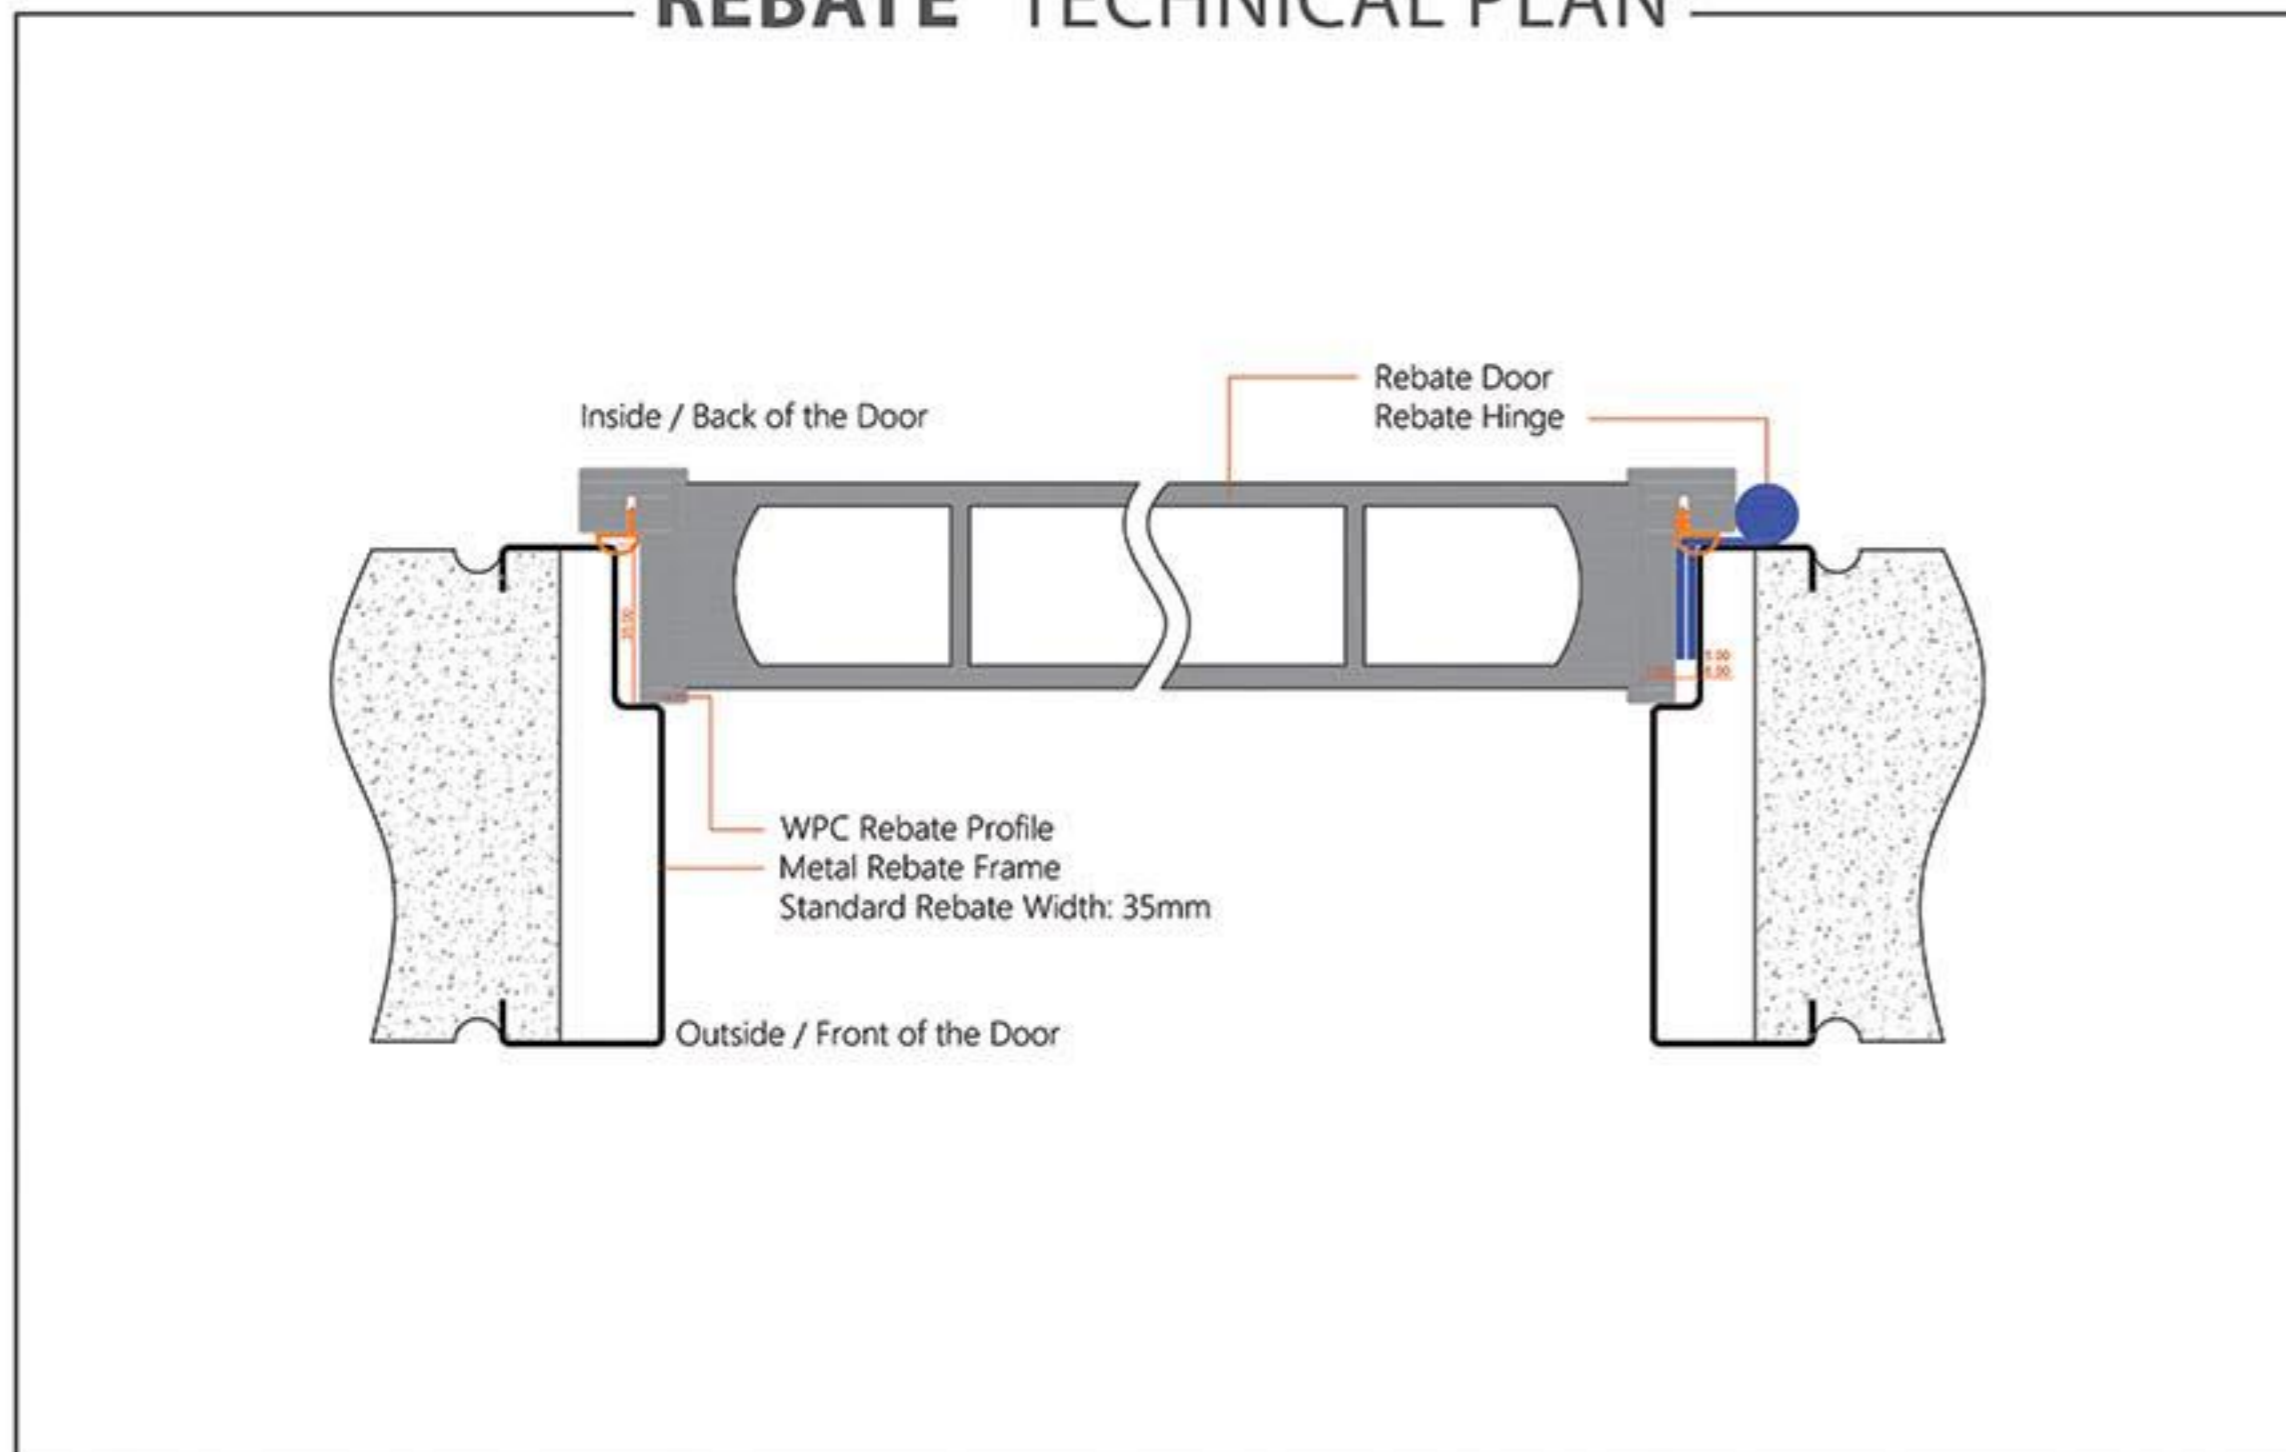

b&z TECHNICAL PLAN

PIVOT HINGES DOUBLE SWINGING

PIVOT HINGES PLAN TECHNICAL

REBATE EDGE DOOR

HOSPITAL STEEL PLATES

REBATE TECHNICAL PLAN

HOSPITAL PLAN TECHNICAL

STRUCTURE INSIDE DOOR

MDF

WPC

INSTALLATION SITE REQUIREMENTS

OPENING DOOR PLAN TECHNICAL

INSTALLATION SITE REQUIREMENTS

Wall Jamb

STRUCTURE INSIDE DOOR

PIVOT HINGES DOUBLE SWINGING