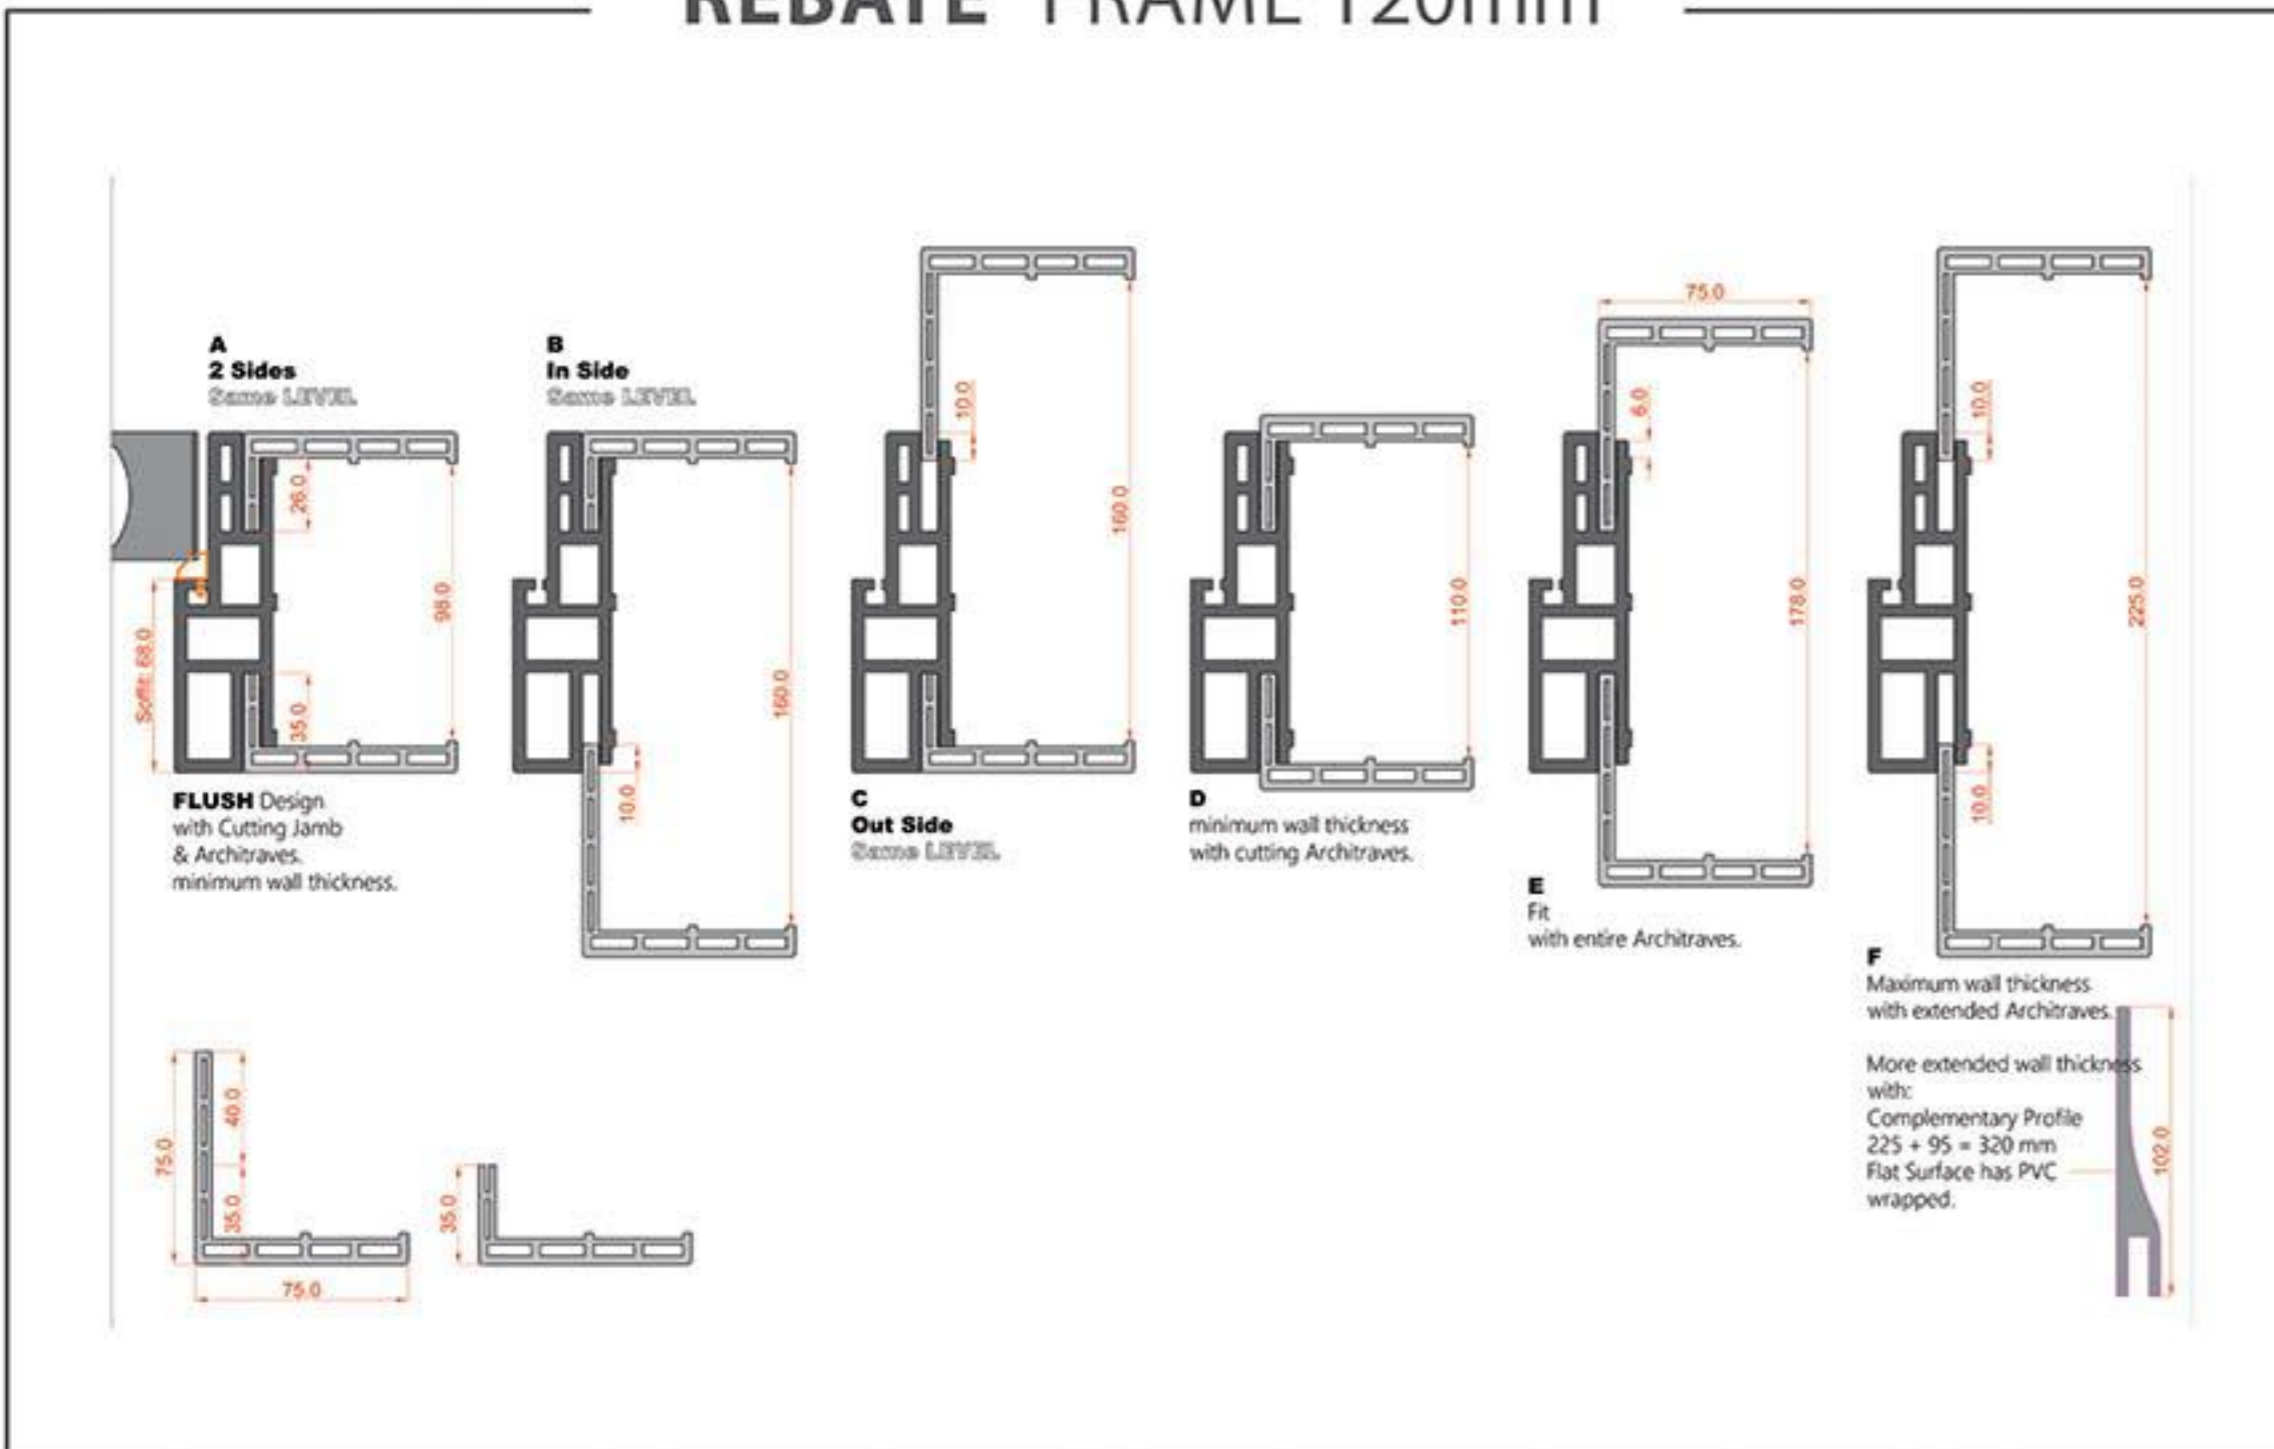

ALUMINIUM
ARCHITRAVE
FOR
DOOR FRAME

DOOR DESIGN / HOSPITAL
DOOR FRAME / MODERN
DOOR STANDARD SIZE / 900 X 2100 mm
CUSTOMIZE SIZES:
WIDTH / 600 TO 1200 mm
HEIGHT / 2000 TO 2800 mm

TECHNICAL STRUCTURE

MODERN FRAME 120mm

MODERN FRAME 180mm

REBATE FRAME 120mm

REBATE FRAME 180mm

MODERN FRAME 240mm

C FRAME SECTION

REBATE FRAME 240mm

C FRAME PLAN TECHNICAL

b&z NEW GLASS FRAME PROFILE

b&z TECHNICAL PLAN

PIVOT HINGES DOUBLE SWINGING

PIVOT HINGES PLAN TECHNICAL

REBATE EDGE DOOR

HOSPITAL STEEL PLATES

REBATE TECHNICAL PLAN

HOSPITAL PLAN TECHNICAL

STRUCTURE INSIDE DOOR