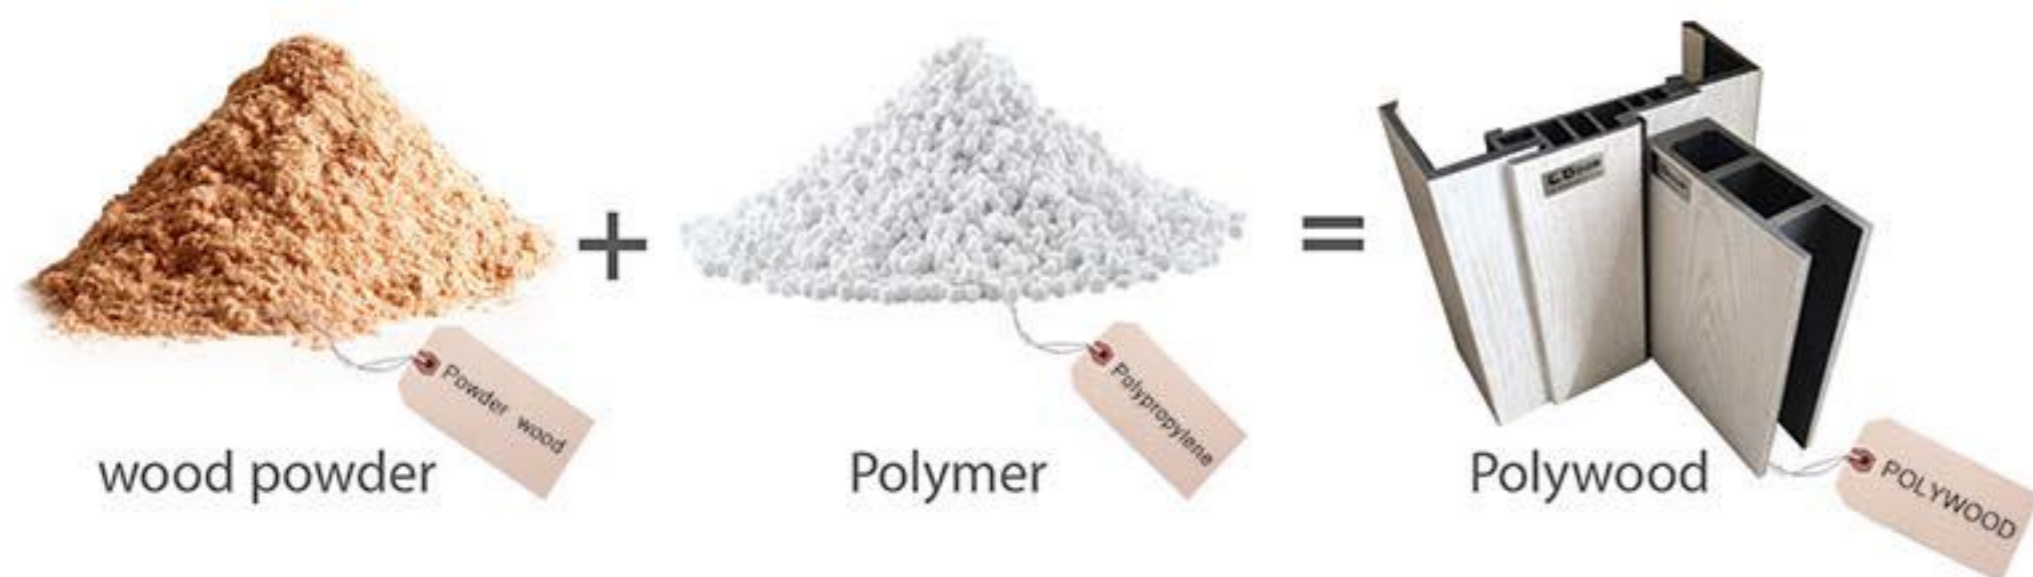

What is polywood?

Polywood (WPC) stands for Wood Polymer Composites. In fact, it is the composition of wood powder and polymer (PVC). The doors of CDOOR company produce in special molds using the extrusion process.

The unique features of this product are:

Waterproof: polywood is waterproof inherently and is 100% resistant to moisture penetration.

Self-extinguishing: these doors do not ignite because of heat and the wood does not spread the fire.

Antibacterial: it is not possible for germs and bacteria to implant in this product due to the lack of holes and pores in their structures. (they can be washed by common sanitary cleaners).

Impact resistance: the structure of these doors is integrated, its network structure caused high resistance to impact and pressure.

Soundproof: it reduces the environmental sound up to 36 decibels, due to the presence of air in the network structures of the profile of the door.

ELITE

ELITE GROUP DOORS

WHITE ACACIA D43	NEEDLE WHITE D67	LIGHT ACACIA T17
CONCRETE D53	PINE T15	GOLDEN OAK T56
WALNUT T48	GRAY OAK D12	MID CHERRY T39
LIGHT WALNUT T44	ORANGE R2000	LIGHT MAROON R2013
LIGHT GRAY R9022	CHLOROPHYLL R6004	RED GRAY R7013
DARK GRAY R7016	NEEDLE GRAY D59	NEEDLE BLACK D68

ELITE-100
LIGHT MAROON
R2013